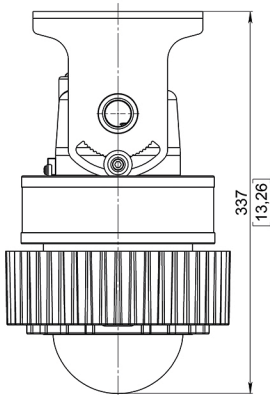

FIXTURE WEIGHT:
12,57 lb (5,7 kg) / 14,44 lb (6,55 kg)

20-40 W

60 W

ROB-IL-WM-20-40W/60W

WALL MOUNT 90°

FIXTURE WEIGHT:
13,07 lb (5,93 kg) / 14,95 lb (6,78 kg)

20-40 W

60 W

ROB-IL-CM-20-40W/60W

CEILING MOUNT

FIXTURE WEIGHT:
10,58 lb (4,8 kg) / 12,46 lb (5,65 kg)

20-40 W

60 W

ROB-IL-SB-20-40W/60W

SWIVEL BRACKET

FIXTURE WEIGHT:
11,68 lb (5,3 kg) / 13,56 lb (6,15 kg)

20-40 W

60 W

ROB-IL-EM-20-40W/60W

EYE-BOLT MOUNT

FIXTURE WEIGHT:
9,59 lb (4,35 kg) / 11,46 lb (5,2 kg)

20-40 W

60 W

 CONTACTS