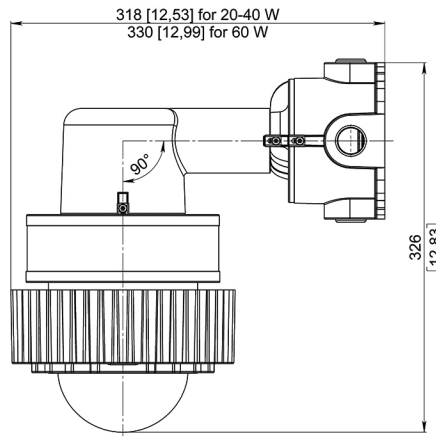

60 W

ROB-IL-SS-20-40W/60W

STANCHION MOUNT 90°

FIXTURE WEIGHT:
11,62 lb (5,27 kg) / 13,49 lb (6,12 kg)

20-40 W

60 W

ROB-IL-WA-20-40W/60W

WALL MOUNT 25°

FIXTURE WEIGHT:
12,57 lb (5,7 kg) / 14,44 lb (6,55 kg)

20-40 W

60 W

ROB-IL-WM-20-40W/60W

WALL MOUNT 90°

FIXTURE WEIGHT:
13,07 lb (5,93 kg) / 14,95 lb (6,78 kg)

20-40 W

60 W

ROB-IL-CM-20-40W/60W

CEILING MOUNT

FIXTURE WEIGHT:
10,58 lb (4,8 kg) / 12,46 lb (5,65 kg)

20-40 W

60 W

ROB-IL-SB-20-40W/60W

SWIVEL BRACKET

FIXTURE WEIGHT:
11,68 lb (5,3 kg) / 13,56 lb (6,15 kg)

20-40 W

60 W

ROB-IL-EM-20-40W/60W

EYE-BOLT MOUNT

FIXTURE WEIGHT:
9,59 lb (4,35 kg) / 11,46 lb (5,2 kg)

20-40 W

60 W

 CONTACTS