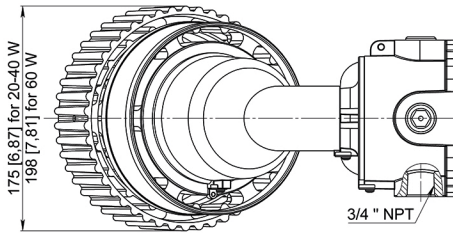

60 W

ROB-IL-SS-20-40W/60W

STANCHION MOUNT 90°

FIXTURE WEIGHT:
11,62 lb (5,27 kg) / 13,49 lb (6,12 kg)

20-40 W

60 W

ROB-IL-WA-20-40W/60W

WALL MOUNT 25°

FIXTURE WEIGHT:
12,57 lb (5,7 kg) / 14,44 lb (6,55 kg)

20-40 W

60 W

ROB-IL-WM-20-40W/60W

WALL MOUNT 90°

FIXTURE WEIGHT:
13,07 lb (5,93 kg) / 14,95 lb (6,78 kg)

20-40 W

60 W