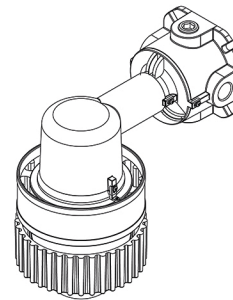

60 W

ROB-IL-SS-20-40W/60W

STANCHION MOUNT 90°

FIXTURE WEIGHT:
11,62 lb (5,27 kg) / 13,49 lb (6,12 kg)

20-40 W

60 W

ROB-IL-WA-20-40W/60W

WALL MOUNT 25°

FIXTURE WEIGHT:
12,57 lb (5,7 kg) / 14,44 lb (6,55 kg)

20-40 W

60 W

ROB-IL-WM-20-40W/60W

WALL MOUNT 90°

FIXTURE WEIGHT:
13,07 lb (5,93 kg) / 14,95 lb (6,78 kg)

20-40 W

60 W

ROB-IL-CM-20-40W/60W

CEILING MOUNT

FIXTURE WEIGHT:
10,58 lb (4,8 kg) / 12,46 lb (5,65 kg)

20-40 W

60 W

ROB-IL-SB-20-40W/60W

SWIVEL BRACKET

FIXTURE WEIGHT:
11,68 lb (5,3 kg) / 13,56 lb (6,15 kg)

20-40 W

60 W

ROB-IL-EM-20-40W/60W

EYE-BOLT MOUNT

FIXTURE WEIGHT:
9,59 lb (4,35 kg) / 11,46 lb (5,2 kg)

20-40 W

60 W

 CONTACTS