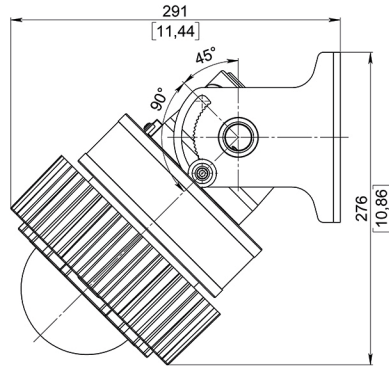

FIXTURE WEIGHT:
12,57 lb (5,7 kg) / 14,44 lb (6,55 kg)

20-40 W

60 W

ROB-IL-WM-20-40W/60W

WALL MOUNT 90°

FIXTURE WEIGHT:
13,07 lb (5,93 kg) / 14,95 lb (6,78 kg)

20-40 W

60 W

ROB-IL-CM-20-40W/60W

CEILING MOUNT

FIXTURE WEIGHT:
10,58 lb (4,8 kg) / 12,46 lb (5,65 kg)

20-40 W

60 W

ROB-IL-SB-20-40W/60W

SWIVEL BRACKET

FIXTURE WEIGHT:
11,68 lb (5,3 kg) / 13,56 lb (6,15 kg)

20-40 W

60 W

ROB-IL-EM-20-40W/60W

EYE-BOLT MOUNT

FIXTURE WEIGHT:
9,59 lb (4,35 kg) / 11,46 lb (5,2 kg)

20-40 W

60 W

 CONTACTS