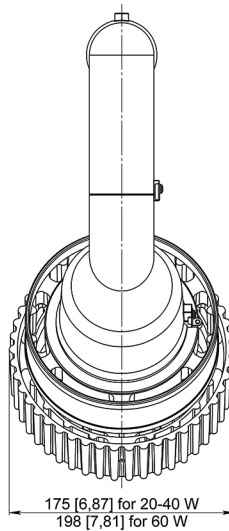

PENDANT MOUNT

FIXTURE WEIGHT:
9,54 lb (4,33 kg) / 11,42 lb (5,18 kg)

20-40 W

60 W

ROB-IL-SA-20-40W/60W

STANCHION MOUNT 25°

FIXTURE WEIGHT:
11,11 lb (5,04 kg) / 12,99 lb (5,89 kg)

20-40 W

60 W

ROB-IL-SS-20-40W/60W

STANCHION MOUNT 90°

FIXTURE WEIGHT:
11,62 lb (5,27 kg) / 13,49 lb (6,12 kg)

20-40 W

60 W

ROB-IL-WA-20-40W/60W

WALL MOUNT 25°

FIXTURE WEIGHT:
12,57 lb (5,7 kg) / 14,44 lb (6,55 kg)

20-40 W

60 W

ROB-IL-WM-20-40W/60W

WALL MOUNT 90°

FIXTURE WEIGHT:
13,07 lb (5,93 kg) / 14,95 lb (6,78 kg)

20-40 W

60 W