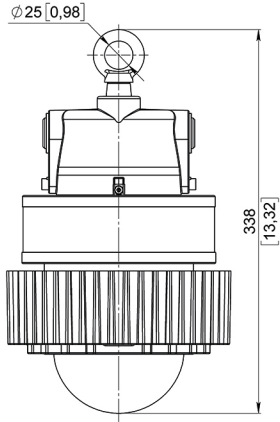

FIXTURE WEIGHT:
12,57 lb (5,7 kg) / 14,44 lb (6,55 kg)

20-40 W

60 W

ROB-IL-WM-20-40W/60W

WALL MOUNT 90°

FIXTURE WEIGHT:
13,07 lb (5,93 kg) / 14,95 lb (6,78 kg)

20-40 W

60 W

ROB-IL-CM-20-40W/60W

CEILING MOUNT

FIXTURE WEIGHT:
10,58 lb (4,8 kg) / 12,46 lb (5,65 kg)

20-40 W

60 W

ROB-IL-SB-20-40W/60W

SWIVEL BRACKET

FIXTURE WEIGHT:
11,68 lb (5,3 kg) / 13,56 lb (6,15 kg)

20-40 W

60 W

ROB-IL-EM-20-40W/60W

EYE-BOLT MOUNT

FIXTURE WEIGHT:
9,59 lb (4,35 kg) / 11,46 lb (5,2 kg)

20-40 W

60 W

 CONTACTS