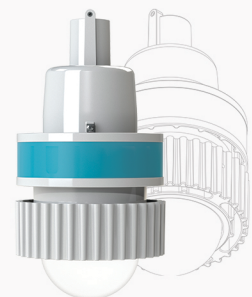

HAZARDOUS LOCATION

ROBUS™ FOR IL