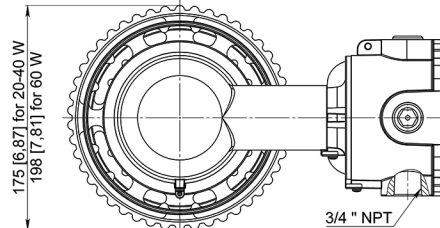

60 W

ROB-IL-SS-20-40W/60W

STANCHION MOUNT 90°

FIXTURE WEIGHT:
11,62 lb (5,27 kg) / 13,49 lb (6,12 kg)

20-40 W

60 W

ROB-IL-WA-20-40W/60W

WALL MOUNT 25°

FIXTURE WEIGHT:
12,57 lb (5,7 kg) / 14,44 lb (6,55 kg)

20-40 W

60 W

ROB-IL-WM-20-40W/60W

WALL MOUNT 90°

FIXTURE WEIGHT:
13,07 lb (5,93 kg) / 14,95 lb (6,78 kg)

20-40 W

60 W

ROB-IL-CM-20-40W/60W

CEILING MOUNT

FIXTURE WEIGHT:
10,58 lb (4,8 kg) / 12,46 lb (5,65 kg)

20-40 W

60 W

ROB-IL-SB-20-40W/60W

SWIVEL BRACKET

FIXTURE WEIGHT:
11,68 lb (5,3 kg) / 13,56 lb (6,15 kg)