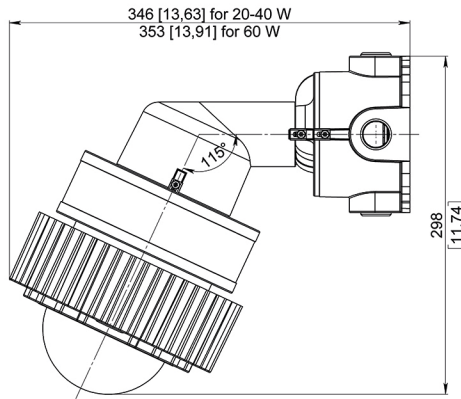

60 W

ROB-IL-SS-20-40W/60W

STANCHION MOUNT 90°

FIXTURE WEIGHT:
11,62 lb (5,27 kg) / 13,49 lb (6,12 kg)

20-40 W

60 W

ROB-IL-WA-20-40W/60W

WALL MOUNT 25°

FIXTURE WEIGHT:
12,57 lb (5,7 kg) / 14,44 lb (6,55 kg)

20-40 W

60 W

ROB-IL-WM-20-40W/60W

WALL MOUNT 90°

FIXTURE WEIGHT:
13,07 lb (5,93 kg) / 14,95 lb (6,78 kg)

20-40 W

60 W