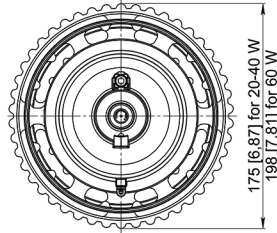

ROB-IL-PM-20-40W/60W

PENDANT MOUNT

FIXTURE WEIGHT:
9,54 lb (4,33 kg) / 11,42 lb (5,18 kg)

20-40 W

60 W