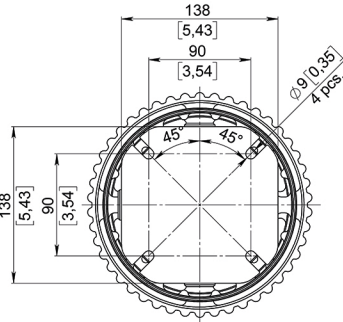

60 W

ROB-IL-SS-20-40W/60W

STANCHION MOUNT 90°

FIXTURE WEIGHT:
11,62 lb (5,27 kg) / 13,49 lb (6,12 kg)

20-40 W

60 W

ROB-IL-WA-20-40W/60W

WALL MOUNT 25°

FIXTURE WEIGHT:
12,57 lb (5,7 kg) / 14,44 lb (6,55 kg)

20-40 W

60 W

ROB-IL-WM-20-40W/60W

WALL MOUNT 90°

FIXTURE WEIGHT:
13,07 lb (5,93 kg) / 14,95 lb (6,78 kg)

20-40 W

60 W

ROB-IL-CM-20-40W/60W

CEILING MOUNT

FIXTURE WEIGHT:
10,58 lb (4,8 kg) / 12,46 lb (5,65 kg)

20-40 W

60 W

ROB-IL-SB-20-40W/60W

SWIVEL BRACKET

FIXTURE WEIGHT:
11,68 lb (5,3 kg) / 13,56 lb (6,15 kg)