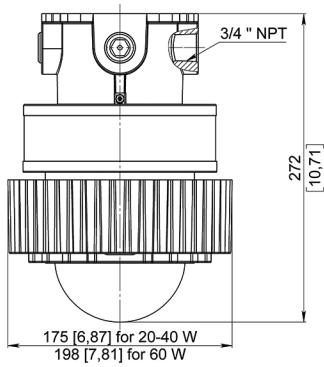

60 W

ROB-IL-SS-20-40W/60W

STANCHION MOUNT 90°

FIXTURE WEIGHT:
11,62 lb (5,27 kg) / 13,49 lb (6,12 kg)

20-40 W

60 W

ROB-IL-WA-20-40W/60W

WALL MOUNT 25°

FIXTURE WEIGHT:
12,57 lb (5,7 kg) / 14,44 lb (6,55 kg)

20-40 W

60 W

ROB-IL-WM-20-40W/60W

WALL MOUNT 90°

FIXTURE WEIGHT:
13,07 lb (5,93 kg) / 14,95 lb (6,78 kg)

20-40 W

60 W

ROB-IL-CM-20-40W/60W

CEILING MOUNT

FIXTURE WEIGHT:
10,58 lb (4,8 kg) / 12,46 lb (5,65 kg)

20-40 W

60 W

ROB-IL-SB-20-40W/60W

SWIVEL BRACKET

FIXTURE WEIGHT:
11,68 lb (5,3 kg) / 13,56 lb (6,15 kg)

20-40 W

60 W

ROB-IL-EM-20-40W/60W

EYE-BOLT MOUNT

FIXTURE WEIGHT:
9,59 lb (4,35 kg) / 11,46 lb (5,2 kg)

20-40 W

60 W

 CONTACTS