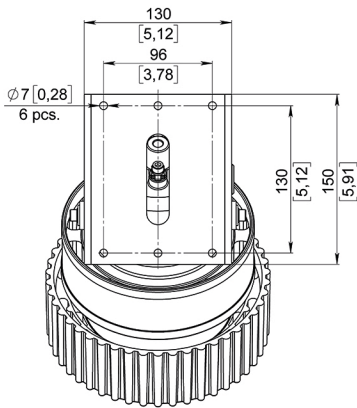

FIXTURE WEIGHT:
12,57 lb (5,7 kg) / 14,44 lb (6,55 kg)

20-40 W

60 W

ROB-IL-WM-20-40W/60W

WALL MOUNT 90°

FIXTURE WEIGHT:
13,07 lb (5,93 kg) / 14,95 lb (6,78 kg)

20-40 W

60 W

ROB-IL-CM-20-40W/60W

CEILING MOUNT

FIXTURE WEIGHT:
10,58 lb (4,8 kg) / 12,46 lb (5,65 kg)

20-40 W

60 W

ROB-IL-SB-20-40W/60W

SWIVEL BRACKET

FIXTURE WEIGHT:
11,68 lb (5,3 kg) / 13,56 lb (6,15 kg)

20-40 W

60 W

ROB-IL-EM-20-40W/60W

EYE-BOLT MOUNT

FIXTURE WEIGHT:
9,59 lb (4,35 kg) / 11,46 lb (5,2 kg)

20-40 W

60 W

 CONTACTS