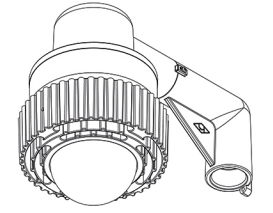

PENDANT MOUNT

FIXTURE WEIGHT:
9,54 lb (4,33 kg) / 11,42 lb (5,18 kg)

20-40 W

60 W

ROB-IL-SA-20-40W/60W

STANCHION MOUNT 25°

FIXTURE WEIGHT:
11,11 lb (5,04 kg) / 12,99 lb (5,89 kg)

20-40 W

60 W

ROB-IL-SS-20-40W/60W

STANCHION MOUNT 90°

FIXTURE WEIGHT:
11,62 lb (5,27 kg) / 13,49 lb (6,12 kg)

20-40 W

60 W

ROB-IL-WA-20-40W/60W

WALL MOUNT 25°

FIXTURE WEIGHT:
12,57 lb (5,7 kg) / 14,44 lb (6,55 kg)

20-40 W

60 W

ROB-IL-WM-20-40W/60W

WALL MOUNT 90°

FIXTURE WEIGHT:
13,07 lb (5,93 kg) / 14,95 lb (6,78 kg)

20-40 W

60 W