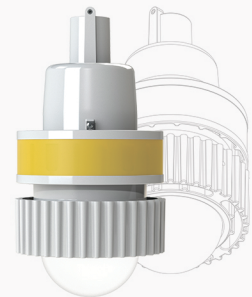

EXPLOSION PROOF

ROBUS™ FOR HL