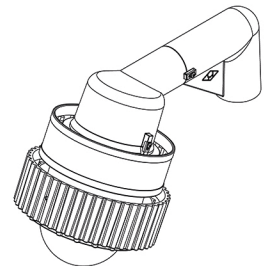

PENDANT MOUNT

FIXTURE WEIGHT:
9,54 lb (4,33 kg) / 11,42 lb (5,18 kg)

20-40 W

60 W

ROB-IL-SA-20-40W/60W

STANCHION MOUNT 25°

FIXTURE WEIGHT:
11,11 lb (5,04 kg) / 12,99 lb (5,89 kg)

20-40 W

60 W

ROB-IL-SS-20-40W/60W

STANCHION MOUNT 90°

FIXTURE WEIGHT:
11,62 lb (5,27 kg) / 13,49 lb (6,12 kg)

20-40 W

60 W

ROB-IL-WA-20-40W/60W

WALL MOUNT 25°