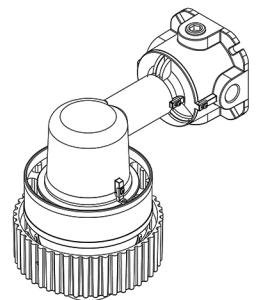

60 W

ROB-IL-SS-20-40W/60W

STANCHION MOUNT 90°

FIXTURE WEIGHT:
11,62 lb (5,27 kg) / 13,49 lb (6,12 kg)

20-40 W

60 W

ROB-IL-WA-20-40W/60W

WALL MOUNT 25°

FIXTURE WEIGHT:
12,57 lb (5,7 kg) / 14,44 lb (6,55 kg)

20-40 W

60 W

ROB-IL-WM-20-40W/60W

WALL MOUNT 90°

FIXTURE WEIGHT:
13,07 lb (5,93 kg) / 14,95 lb (6,78 kg)

20-40 W

60 W

ROB-IL-CM-20-40W/60W

CEILING MOUNT

FIXTURE WEIGHT:
10,58 lb (4,8 kg) / 12,46 lb (5,65 kg)

20-40 W

60 W

ROB-IL-SB-20-40W/60W

SWIVEL BRACKET

FIXTURE WEIGHT:
11,68 lb (5,3 kg) / 13,56 lb (6,15 kg)