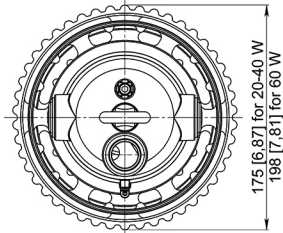

FIXTURE WEIGHT:
12,57 lb (5,7 kg) / 14,44 lb (6,55 kg)

20-40 W

60 W

ROB-IL-WM-20-40W/60W

WALL MOUNT 90°

FIXTURE WEIGHT:
13,07 lb (5,93 kg) / 14,95 lb (6,78 kg)

20-40 W

60 W

ROB-IL-CM-20-40W/60W

CEILING MOUNT

FIXTURE WEIGHT:
10,58 lb (4,8 kg) / 12,46 lb (5,65 kg)

20-40 W

60 W

ROB-IL-SB-20-40W/60W

SWIVEL BRACKET

FIXTURE WEIGHT:
11,68 lb (5,3 kg) / 13,56 lb (6,15 kg)

20-40 W

60 W

ROB-IL-EM-20-40W/60W

EYE-BOLT MOUNT

FIXTURE WEIGHT:
9,59 lb (4,35 kg) / 11,46 lb (5,2 kg)

20-40 W

60 W

 CONTACTS