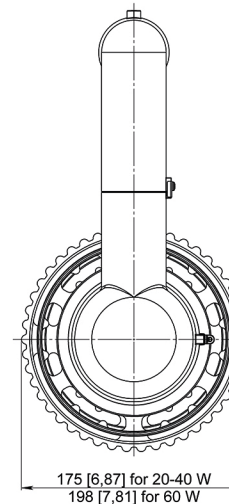

PENDANT MOUNT

FIXTURE WEIGHT:
9,54 lb (4,33 kg) / 11,42 lb (5,18 kg)

20-40 W

60 W

ROB-IL-SA-20-40W/60W

STANCHION MOUNT 25°

FIXTURE WEIGHT:
11,11 lb (5,04 kg) / 12,99 lb (5,89 kg)

20-40 W

60 W

ROB-IL-SS-20-40W/60W

STANCHION MOUNT 90°

FIXTURE WEIGHT:
11,62 lb (5,27 kg) / 13,49 lb (6,12 kg)

20-40 W

60 W

ROB-IL-WA-20-40W/60W

WALL MOUNT 25°

FIXTURE WEIGHT:
12,57 lb (5,7 kg) / 14,44 lb (6,55 kg)

20-40 W

60 W

ROB-IL-WM-20-40W/60W

WALL MOUNT 90°

FIXTURE WEIGHT:
13,07 lb (5,93 kg) / 14,95 lb (6,78 kg)

20-40 W

60 W