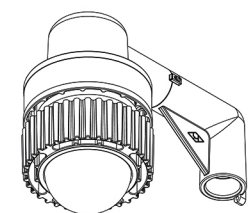

PENDANT MOUNT

FIXTURE WEIGHT:
9,54 lb (4,33 kg) / 11,42 lb (5,18 kg)

20-40 W

60 W

ROB-IL-SA-20-40W/60W

STANCHION MOUNT 25°

FIXTURE WEIGHT:
11,11 lb (5,04 kg) / 12,99 lb (5,89 kg)

20-40 W

60 W

ROB-IL-SS-20-40W/60W

STANCHION MOUNT 90°

FIXTURE WEIGHT:
11,62 lb (5,27 kg) / 13,49 lb (6,12 kg)

20-40 W

60 W

ROB-IL-WA-20-40W/60W

WALL MOUNT 25°

FIXTURE WEIGHT:
12,57 lb (5,7 kg) / 14,44 lb (6,55 kg)

20-40 W

60 W

ROB-IL-WM-20-40W/60W

WALL MOUNT 90°

FIXTURE WEIGHT:
13,07 lb (5,93 kg) / 14,95 lb (6,78 kg)

20-40 W

60 W