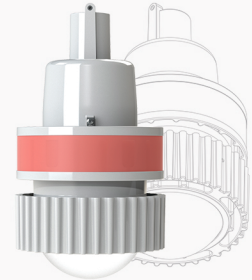

ROBUS™ FOR EX