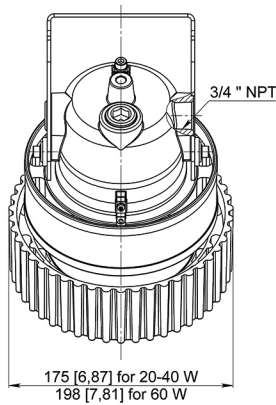

FIXTURE WEIGHT:
12,57 lb (5,7 kg) / 14,44 lb (6,55 kg)

20-40 W

60 W

ROB-IL-WM-20-40W/60W

WALL MOUNT 90°

FIXTURE WEIGHT:
13,07 lb (5,93 kg) / 14,95 lb (6,78 kg)

20-40 W

60 W

ROB-IL-CM-20-40W/60W

CEILING MOUNT

FIXTURE WEIGHT:
10,58 lb (4,8 kg) / 12,46 lb (5,65 kg)

20-40 W

60 W

ROB-IL-SB-20-40W/60W

SWIVEL BRACKET

FIXTURE WEIGHT:
11,68 lb (5,3 kg) / 13,56 lb (6,15 kg)

20-40 W

60 W

ROB-IL-EM-20-40W/60W

EYE-BOLT MOUNT

FIXTURE WEIGHT:
9,59 lb (4,35 kg) / 11,46 lb (5,2 kg)

20-40 W

60 W

 CONTACTS