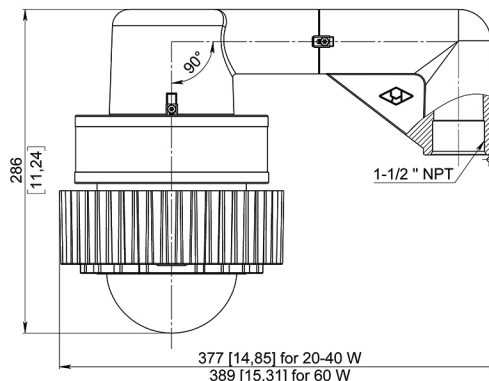

60 W

ROB-IL-SS-20-40W/60W

STANCHION MOUNT 90°

FIXTURE WEIGHT:
11,62 lb (5,27 kg) / 13,49 lb (6,12 kg)

20-40 W

60 W

ROB-IL-WA-20-40W/60W

WALL MOUNT 25°

FIXTURE WEIGHT:
12,57 lb (5,7 kg) / 14,44 lb (6,55 kg)

20-40 W

60 W

ROB-IL-WM-20-40W/60W

WALL MOUNT 90°

FIXTURE WEIGHT:
13,07 lb (5,93 kg) / 14,95 lb (6,78 kg)

20-40 W

60 W