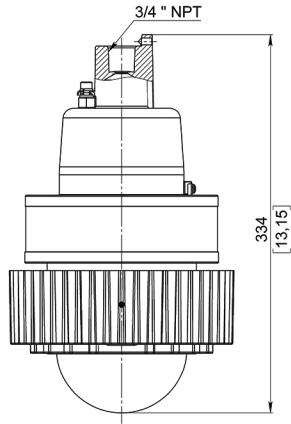

PENDANT MOUNT

FIXTURE WEIGHT:
9,54 lb (4,33 kg) / 11,42 lb (5,18 kg)

20-40 W

60 W

ROB-IL-SA-20-40W/60W

STANCHION MOUNT 25°

FIXTURE WEIGHT:
11,11 lb (5,04 kg) / 12,99 lb (5,89 kg)

20-40 W