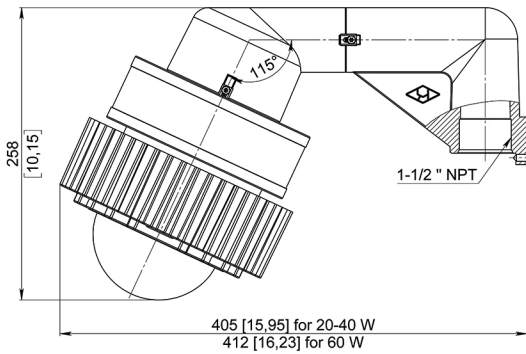

PENDANT MOUNT

FIXTURE WEIGHT:
9,54 lb (4,33 kg) / 11,42 lb (5,18 kg)

20-40 W

60 W

ROB-IL-SA-20-40W/60W

STANCHION MOUNT 25°

FIXTURE WEIGHT:
11,11 lb (5,04 kg) / 12,99 lb (5,89 kg)

20-40 W

60 W

ROB-IL-SS-20-40W/60W

STANCHION MOUNT 90°

FIXTURE WEIGHT:
11,62 lb (5,27 kg) / 13,49 lb (6,12 kg)

20-40 W

60 W

ROB-IL-WA-20-40W/60W

WALL MOUNT 25°

FIXTURE WEIGHT:
12,57 lb (5,7 kg) / 14,44 lb (6,55 kg)

20-40 W

60 W

ROB-IL-WM-20-40W/60W

WALL MOUNT 90°

FIXTURE WEIGHT:
13,07 lb (5,93 kg) / 14,95 lb (6,78 kg)

20-40 W

60 W