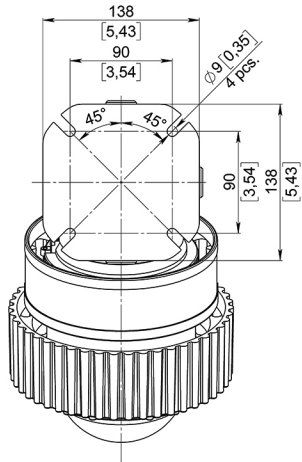

60 W

ROB-IL-SS-20-40W/60W

STANCHION MOUNT 90°

FIXTURE WEIGHT:
11,62 lb (5,27 kg) / 13,49 lb (6,12 kg)

20-40 W

60 W

ROB-IL-WA-20-40W/60W

WALL MOUNT 25°

FIXTURE WEIGHT:
12,57 lb (5,7 kg) / 14,44 lb (6,55 kg)

20-40 W

60 W

ROB-IL-WM-20-40W/60W

WALL MOUNT 90°

FIXTURE WEIGHT:
13,07 lb (5,93 kg) / 14,95 lb (6,78 kg)

20-40 W

60 W