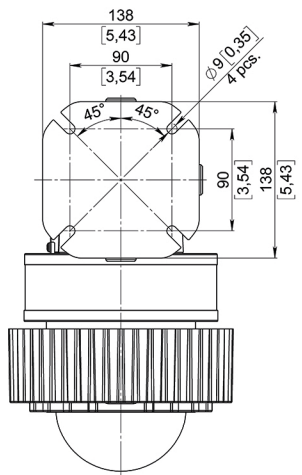

60 W

ROB-IL-SS-20-40W/60W

STANCHION MOUNT 90°

FIXTURE WEIGHT:
11,62 lb (5,27 kg) / 13,49 lb (6,12 kg)

20-40 W

60 W

ROB-IL-WA-20-40W/60W

WALL MOUNT 25°

FIXTURE WEIGHT:
12,57 lb (5,7 kg) / 14,44 lb (6,55 kg)

20-40 W

60 W

ROB-IL-WM-20-40W/60W

WALL MOUNT 90°

FIXTURE WEIGHT:
13,07 lb (5,93 kg) / 14,95 lb (6,78 kg)

20-40 W

60 W

ROB-IL-CM-20-40W/60W

CEILING MOUNT

FIXTURE WEIGHT:
10,58 lb (4,8 kg) / 12,46 lb (5,65 kg)

20-40 W

60 W

ROB-IL-SB-20-40W/60W

SWIVEL BRACKET

FIXTURE WEIGHT:
11,68 lb (5,3 kg) / 13,56 lb (6,15 kg)

20-40 W

60 W

ROB-IL-EM-20-40W/60W

EYE-BOLT MOUNT

FIXTURE WEIGHT:
9,59 lb (4,35 kg) / 11,46 lb (5,2 kg)

20-40 W

60 W

 CONTACTS