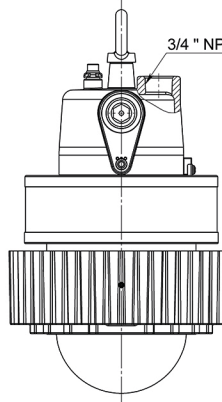

FIXTURE WEIGHT:
12,57 lb (5,7 kg) / 14,44 lb (6,55 kg)

20-40 W

60 W

ROB-IL-WM-20-40W/60W

WALL MOUNT 90°

FIXTURE WEIGHT:
13,07 lb (5,93 kg) / 14,95 lb (6,78 kg)

20-40 W

60 W

ROB-IL-CM-20-40W/60W

CEILING MOUNT

FIXTURE WEIGHT:
10,58 lb (4,8 kg) / 12,46 lb (5,65 kg)

20-40 W

60 W

ROB-IL-SB-20-40W/60W

SWIVEL BRACKET

FIXTURE WEIGHT:
11,68 lb (5,3 kg) / 13,56 lb (6,15 kg)

20-40 W

60 W

ROB-IL-EM-20-40W/60W

EYE-BOLT MOUNT

FIXTURE WEIGHT:
9,59 lb (4,35 kg) / 11,46 lb (5,2 kg)

20-40 W

60 W

 CONTACTS