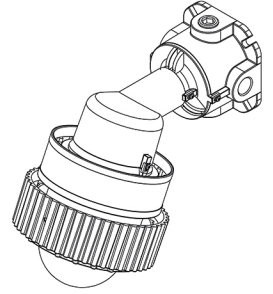

PENDANT MOUNT

FIXTURE WEIGHT:
9,54 lb (4,33 kg) / 11,42 lb (5,18 kg)

20-40 W

60 W

ROB-IL-SA-20-40W/60W

STANCHION MOUNT 25°

FIXTURE WEIGHT:
11,11 lb (5,04 kg) / 12,99 lb (5,89 kg)

20-40 W

60 W

ROB-IL-SS-20-40W/60W

STANCHION MOUNT 90°

FIXTURE WEIGHT:
11,62 lb (5,27 kg) / 13,49 lb (6,12 kg)

20-40 W

60 W

ROB-IL-WA-20-40W/60W

WALL MOUNT 25°

FIXTURE WEIGHT:
12,57 lb (5,7 kg) / 14,44 lb (6,55 kg)

20-40 W

60 W

ROB-IL-WM-20-40W/60W

WALL MOUNT 90°

FIXTURE WEIGHT:
13,07 lb (5,93 kg) / 14,95 lb (6,78 kg)

20-40 W

60 W