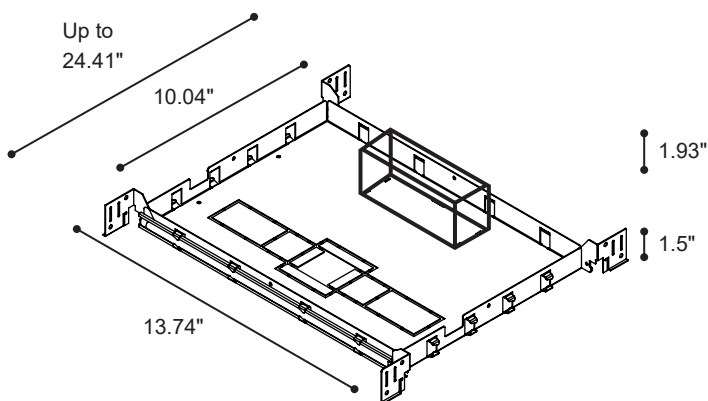

5 year warranty.

IP RATED

IP20 rated, dry location only.

LISTING

ETL listing, CE listing

FIXTURE HOUSING

CUB-ACCG-25

DRIVER BOX