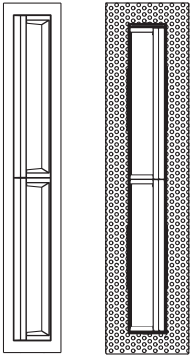

CUBIST WALL WASH

Versatile ultra-low brightness wall wash fixture.

Project _____

Date _____

Type _____

ORDERING INFORMATION

MODEL	TRIM	CCT	FINISH	CRI	WATT	BEAM ANGLE	VOLT	DIMMING
CWW-6	(BLANK)- TRIMMED SF- SPACKLE FLANGE	27- 2700K 30- 3000K 35- 3500K	W- White B- Black	90- 90CRI	10- 10W	WW- Wall wash	120- 120V 277- 277V UNV	D- 0-10V Dim
CWW-11					20- 20W			
CWW-								

LUMEN OUTPUT & WATTAGE

	CWW-06	CWW-11
Wattage	10 W	20 W
BEAM ANGLE	Wall Wash	Wall Wash
Lumen Output	431 lm	834 lm

FIXTURE DIMENSIONS

CWW-06

TRIMMED

CWW-11

TRIMMED

CWW-06-SF

SPACKLE FLANGE

CWW-11-SF

SPACKLE FLANGE

Photometric Curves

CWW-06

*UNIT: CD

AT 3000K, 90CRI
3000K- WALL WASH

CWW-11