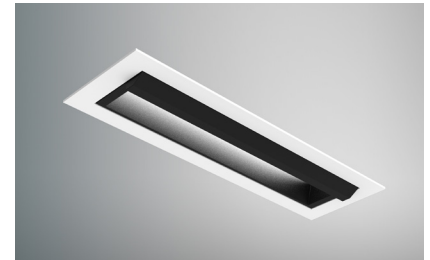

CUBIST WALL WASH

Versatile ultra-low brightness wall wash fixture.

Project _____

Date _____

Type _____

ORDERING INFORMATION

MODEL	TRIM	CCT	FINISH	CRI	WATT	BEAM ANGLE	VOLT	DIMMING
CWW-6	(BLANK)- TRIMMED SF- SPACKLE FLANGE	27- 2700K 30- 3000K 35- 3500K	W- White B- Black	90- 90CRI	10- 10W	WW- Wall wash	120- 120V 277- 277V UNV	D- 0-10V Dim
CWW-11					20- 20W			
CWW-								

LUMEN OUTPUT & WATTAGE

	CWW-06	CWW-11
Wattage	10 W	20 W
BEAM ANGLE	Wall Wash	Wall Wash
Lumen Output	431 lm	834 lm

FIXTURE DIMENSIONS

CWW-06

TRIMMED

CWW-11

TRIMMED

CWW-06-SF

SPACKLE FLANGE

CWW-11-SF

SPACKLE FLANGE

Photometric Curves

CWW-06

*UNIT: CD

AT 3000K, 90CRI
3000K- WALL WASH

CWW-11