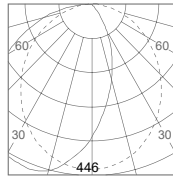

Photometric Curves

CWW-06

*UNIT: CD

AT 3000K, 90CRI
3000K- WALL WASH

CWW-11

*UNIT: CD

AT 3000K, 90CRI
3000K- WALL WASH