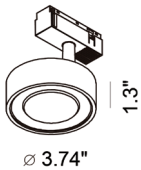

FIXTURE SPECIFICATION

LED CHIPS

Samsung LED

HOUSING

Aluminum body

MECHANICAL

Fixture have 40 degree tilt angle and 365 degree rotation angle.

WARRANTY

5 year warranty.

IP RATED

IP20 rated, dry location only.

LISTING

ETL listing, CE listing

PHOTOMETRIC CURVES

COCO-HTE-8000A