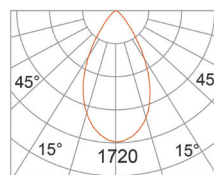

IP RATED
IP20 rated, dry location only.

LISTING
ETL listing, CE listing

PHOTOMETRIC CURVES

COCO-LBE-9481A

*UNIT: CD

AT 3000K, 90CRI
3000K- 21° BEAM

3000K- 33° BEAM

3000K- 45° BEAM