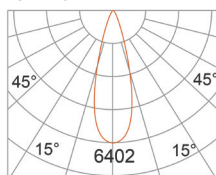

IP RATED
IP20 rated, dry location only.

LISTING
ETL listing, CE listing

PHOTOMETRIC CURVES

COCO-LBE-9481A

*UNIT: CD

AT 3000K, 90CRI
3000K- 21° BEAM

3000K- 33° BEAM

3000K- 45° BEAM