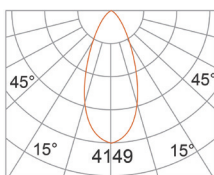

IP RATED
IP20 rated, dry location only.

LISTING
ETL listing, CE listing

PHOTOMETRIC CURVES

COCO-LBE-9481A

*UNIT: CD

AT 3000K, 90CRI
3000K- 21° BEAM

3000K- 33° BEAM

3000K- 45° BEAM