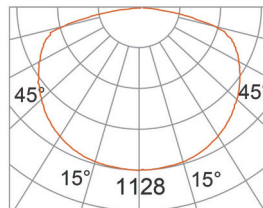

FIXTURE SPECIFICATION

LED CHIPS

Samsung LED

HOUSING

Aluminum body

WARRANTY

5 year warranty.

IP RATED

IP20 rated, dry location only.

LISTING

ETL listing, CE listing

FIXTURE DIMENSION

SR-24

*UNIT: CD

AT 3000K, 90CRI

SR-32

*UNIT: CD

AT 3000K, 90CRI