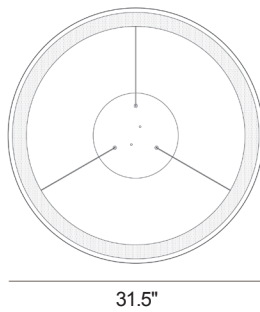

FIXTURE SPECIFICATION

LED CHIPS

Samsung LED

HOUSING

Aluminum body

WARRANTY

5 year warranty.

IP RATED

IP20 rated, dry location only.

LISTING

ETL listing, CE listing

FIXTURE DIMENSION

SR-24

*UNIT: CD

AT 3000K, 90CRI

SR-32

*UNIT: CD

AT 3000K, 90CRI