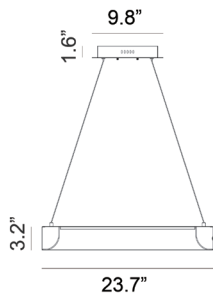

5 year warranty.

IP RATED

IP20 rated, dry location only.

LISTING

ETL listing, CE listing

FIXTURE DIMENSION

SR-24

*UNIT: CD