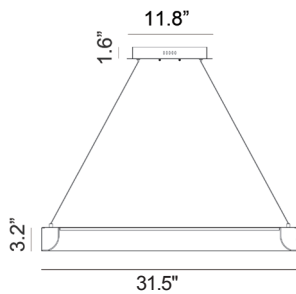

FIXTURE SPECIFICATION

LED CHIPS

Samsung LED

HOUSING

Aluminum body

WARRANTY

5 year warranty.

IP RATED

IP20 rated, dry location only.

LISTING

ETL listing, CE listing

FIXTURE DIMENSION

SR-24

*UNIT: CD

AT 3000K, 90CRI

SR-32

*UNIT: CD

AT 3000K, 90CRI