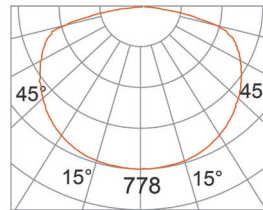

AT 3000K, 90CRI

SR-32

*UNIT: CD

AT 3000K, 90CRI