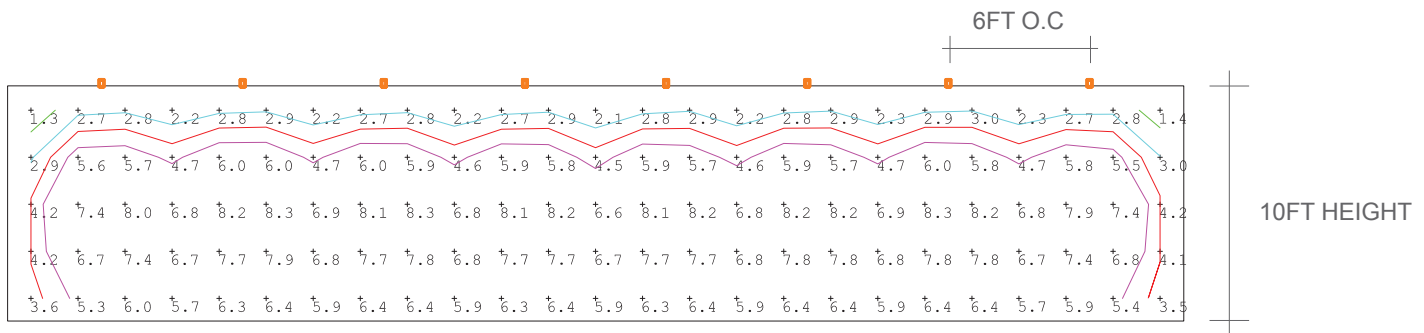

IP20 rated, dry location only.

LISTING

ETL listing, CE listing

SPACING GUIDE

COCO-LBE-9493A

4FT SETBACK