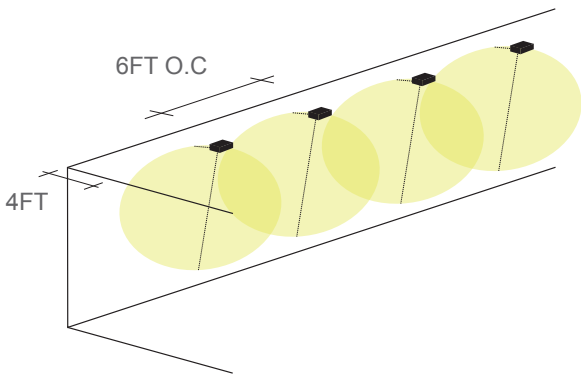

IP20 rated, dry location only.

LISTING

ETL listing, CE listing

SPACING GUIDE

COCO-LBE-9493A

4FT SETBACK