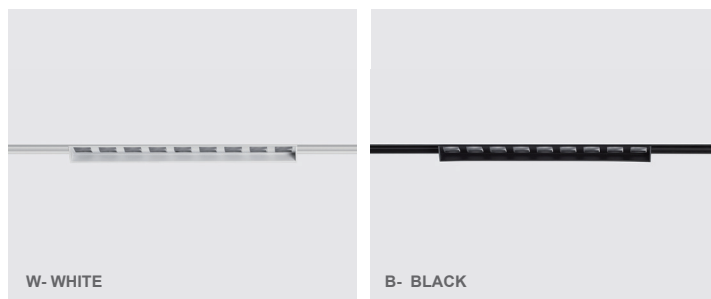

COMPOSITION SYSTEM

WALL WASHER

Modular LED wallwasher fixture. Fixture is easily repositioned and connected automatically with mechanical quick connect fitting.

Project _____

Date _____

Type _____

ORDERING INFORMATION

MODEL	CCT	FINISH	CRI	WATT	VOLT	DIMMING
COCO-LBE-9493	27- 2700K 30- 3000K 35- 3500K	W- White B- Black	90- 90CRI	16- 16.8W	42- 42V	N- Non Dim D- 1-10V Dim
COCO-LBE-9493						

LUMEN OUTPUT & WATTAGE

	COCO-LBE-9493A	
Wattage	16.8 W	
Color Temperature	2700K/ 3000K	3500K
Lumen Package	551 lm	784 lm