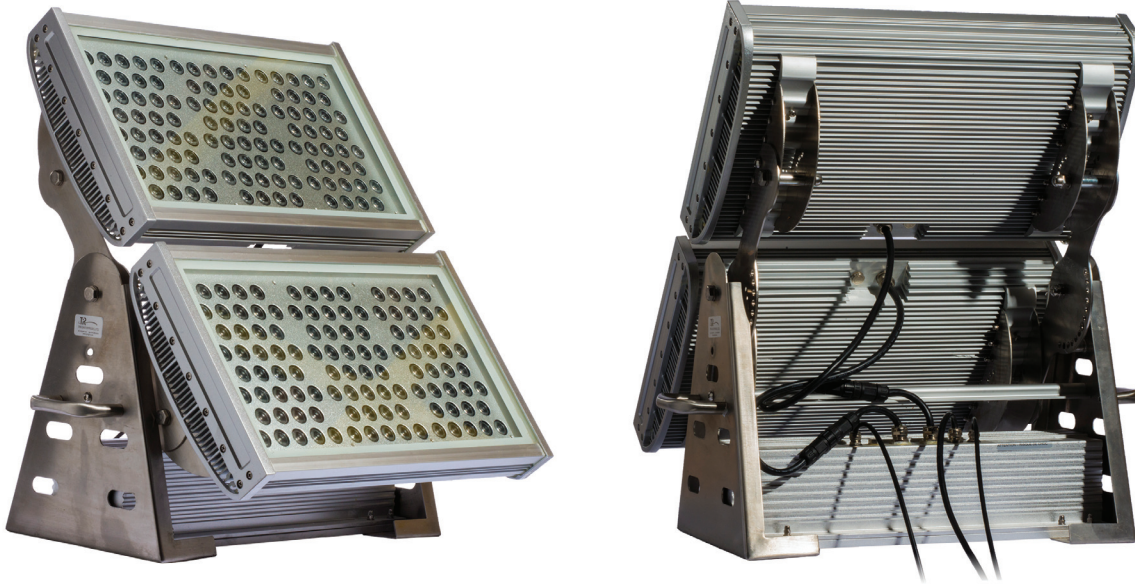

TPR PHANTOM™ RGB 500W HIGH POWER FLOOD LIGHT

IP65

TPR PHANTOM RGB 500W

Description:

The **TPR Phantom™ RGB 500W High Power Flood Light** is a state of the art LED fixture which is capable of 16.7 million colors. It comes with a wide based adjustable yoke for a variety of mounting applications. The fixture has on board DMX and switching power supply, and is easily addressable via the digital read out pad on the back side. It is IP65 rated for outdoor use and has a rugged cast and extruded aluminum housing with tempered glass lens.

Specifications: *

| | | | |
|--------------------|-----------|---------------------|--------------------------|
| Operating Voltage: | 90-305VAC | Operating Temp: | -10 to 104 F |
| Power: | 500 Watts | Life Time: | 50,000 hrs at 70% output |
| Lumen Output: | 14,070lm | Protection Rating: | IP65 |
| Beam Angles: | 10-20-45 | Maximum Projection: | 65' |
| Humidity: | Up to 90% | Dimensions: | 27.5"L x 12"W x 28"H |
| | | Weight: | 112lbs |