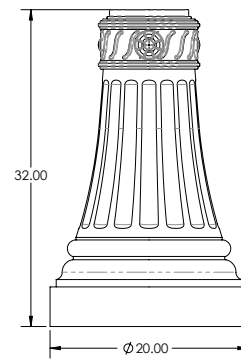

# DPB-100

**DPB Category:** Pathway, Residential or Commercial projects.

**Base Material:** Two-piece decorative cast aluminum. Marine grade copper-free. Base plate 9" or 12" SQ. Measures 32" tall x 20" OD wide.

**Finish:** 3-5 mils rich textured powder coat finish. Custom color match, including Patina Verde and Weathered Brown.

**Compatible Poles:** Round Straight Steel (RSSP) or Round Straight Aluminum (RSAP) poles in 4", 5", 6", or 7" OD in 7 or 11 gauge. Round Tapered Steel (RTSP) or Round Tapered Aluminum (RTAP) poles in 8" OD maximum in 7 or 11 gauge. Consult factory for fluted options.

# DPB-200

**DPB Category:** Pathway, Residential or Commercial projects.

**Base Material:** Two-piece decorative cast aluminum. Marine grade copper-free aluminum. Base measures 36.5" tall x 12" OD wide. *Pole base plate must be 10.75" Round; consult with factory if otherwise.*