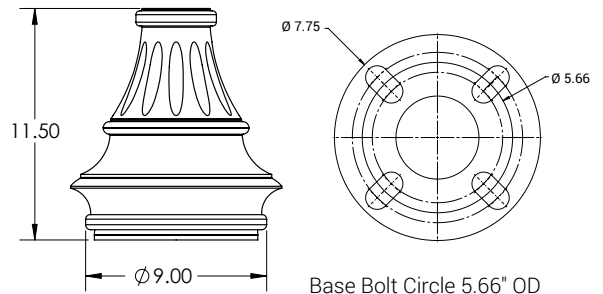

Project Name:			Type:
Cat #	Pole Dim.	Pole Length	Color
Decorative Pole Base 600 (DPB-600)	3" Round (3R)	6' (6)	Bronze (BRZ) White (WHT) Silver (SVR) Black (BLK) Hunter Green (HGN) Graphite (GPH) Grey (GRY) Custom (CS)
		8' (8)	
		10' (10)