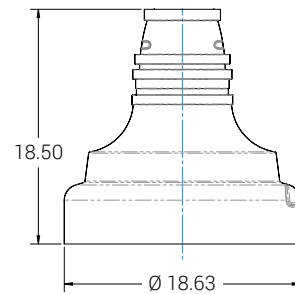

# DPB-500

**DPB Category:** Roadway, Residential, or Commercial projects.

**Base Material:** Two-piece decorative cast aluminum base. Marine grade copper free aluminum base. Base plate in 9" or 12" SQ. Measures 18.5" tall x 18.63" OD wide.

**Finish:** 5 mils rich textured powder coat finish. Custom color match, including Patina Verde and Weathered Brown.

**Compatible Poles:** Round Straight Steel (RSSP) or Round Straight Aluminum (RSAP) poles in 4", or 5" OD in 7 or 11 gauge. Consult factory for fluted options.

# DPB-600

**DPB Category:** Pathway, or Residential projects.

**Base Material:** One-piece decorative cast aluminum base. Marine grade copper free aluminum base. Internal Removable Base Plate. Base bolt circle 5.66" OD. Measures 11.5" tall x 9" OD wide. 5/8" x 24" Anchor Bolts.

Project Name:			Type:
<b>Cat #</b>	<b>Pole Dim.</b>	<b>Pole Length</b>	<b>Color</b>
Decorative Pole Base 600 <b>(DPB-600)</b>	3" Round <b>(3R)</b>	6' <b>(6)</b>	Bronze <b>(BRZ)</b> White <b>(WHT)</b> Silver <b>(SVR)</b> Black <b>(BLK)</b> Hunter Green <b>(HGN)</b> Graphite <b>(GPH)</b> Grey <b>(GRY)</b> Custom <b>(CS)</b>
		8' <b>(8)</b>	
		10' <b>(10)</b>	