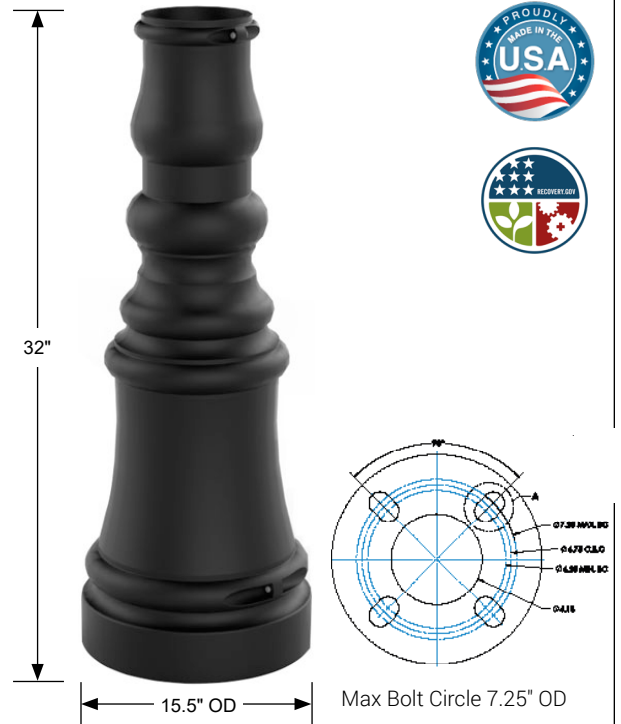

DPB-800

DPB Category: Pathway, or Residential projects.

Base Material: Two-piece clamshell base. Marine grade copper free aluminum base. Max bolt circle of 7.25" OD. Requires 9.5" OD Base Plate. Measures 32" tall x 15.5" wide.

Finish: 5 mils rich textured powder coat finish. Custom color match, including Patina Verde and Weathered Brown.

Compatible Poles: Round Straight Steel (RSSP) or Round Straight Aluminum (RSAP) poles in 4", 5" or 6" OD in 7 or 11 gauge. Consult factory for fluted options.

Project Name:		Type:
Cat #	Pole Dim.	Color
Decorative Pole Base 800 (DPB-800)	4" Round (4R)	Bronze (BRZ) White (WHT) Silver (SVR) Black (BLK) Hunter Green (HGN)
	5" Round (5R)	Graphite (GPH) Grey (GRY) Custom (CS)
	6" Round (6R)	

DPB-900

DPB Category: Roadway, Residential, or Commercial projects.

Base Material: Two-piece decorative cast aluminum base. Marine grade copper free aluminum base. Base plate in 9" or 12" SQ. Measures 42" tall x 18.63" OD wide.