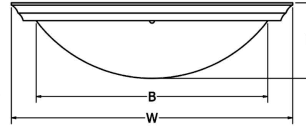

SAMPLE CATALOG NUMBER: GL-3002-		D-	S-	NSN-	A		
MODEL NO.	LAMPING	ACRYLIC	FINISH	OPTION(S)			
GL-3000 B in 18" mm 457 10 lbs W in 23 1/4" mm 686 5 kg D in 7 5/8" mm 229	IN3.3MED* L30. 3LED30 F4.4CF L35. 3LED35 L34. 3LED40	Standard: S. Satin White Optional: W. White Opal F. Faux Alabaster M. Earth Marble	Standard: Powder Coat BLK-Black BL-Blue GR-Gray LG-Light Gray BE-Beige PAB-Antique Brass PA-Painted Aluminum PTC-Painted Copper WH-White DBZ-Dark Bronze NSN-New Satin Nickel BRN-Brown RD-Red CH-Champagne RG-Reed Green SG-Sungold GM-Gun Metal POR-Oil Rubbed Bronze	A. No Options F. Add Finial B. Damp Location Available in powder coat or Satin Aluminum finish. DE. ECO Dimming Lutron Ecosystem dimming CF lamping option. Specify voltage and wattage after dimming code. DV. Mark VII Dimming Advance Mark VII dimming CF lamping option. Specify voltage and wattage after dimming code. DX. Mark X Dimming Advance Mark X dimming CF lamping option. Specify voltage and wattage after dimming code. E. Emergency Ballast Operates one fluorescent lamp. Remote mount up to 5' from lamps in controlled environment with an area temperature range of 32°- 131°F. Non-dimming compact fluorescent only. Specify 120 or 277 voltage. EL. Emergency LED Remote mount up to 10' from lamping in controlled environment with an area temperature range of 32°-131°F. LED only. Specify 120 or 277 voltage. Multi-circuiting available upon request.			
GL-3001 B in 24" mm 610 17 lbs W in 30 5/8" mm 780 8 kg D in 9" mm 230	IN3.3MED* L40. 4LED30 F4.4CF L45. 4LED35 L44. 4LED40	Acrylic is UL-94 HB Flame Class rated.	Textured Powder TLV-Light Verdigris TWH-Textured White TBL-Textured Black TS-Textured Silver TBN-Terra Brown TBZ-Textured Bronze Premium: SA-Satin Aluminum SB-Satin Brass PB-Polished Brass ORB-Oil Rubbed Bronze PC-Polished Copper SA-Satin Aluminum SC-Satin Chrome SN-Satin Nickel				
GL-3002 B in 30" mm 762 22 lbs W in 36 1/4" mm 1016 10 kg D in 9 7/8" mm 270	IN6.6MED* L40. 4LED30 F4.4CF L45. 4LED35 L44. 4LED40 L60. 6LED30 L65. 6LED35 L64. 6LED40						
GL-3003 B in 38" mm 965 33 lbs W in 44 7/8" mm 1194 15 kg D in 11 5/8" mm 311 38" available in Satin Aluminum and powder coat finish only	IN6.6MED* L60. 6LED30 F6.6CF L65. 6LED35 L64. 6LED40 L80. 8LED30 L85. 8LED35 L84. 8LED40						
					*120 Volt Only		

Fixtures over 50 lbs require reinforced junction box
All dimensions are nominal.

Lamp Definition

Code	Lamp	Fluorescent	Lamp Base	Lamp Lumens¹	Code	Total Wattage	Kelvin	Delivered Lumens
F4, F6	CF	CF 26W/32W/42W	GX24q-3/4 4PIN	1530/2040/2690	L30	42	3000	4211
IN3, IN6	Med	A-19	Medium		L35	42	3500	4211
					L34	42	4000	4211
					L40	58	3000	5074
					L45	58	3500	5074
					L44	58	4000	5074
					L60	87	3000	8063
					L65	87	3500	8063
					L64	87	4000	8063
					L80	117	3000	12035
					L85	117	3500	12035
					L84	117	4000	12035

¹Per MAXLTE & GE lamp products catalog
Contact factory for availability of other lamp configurations including induction and metal halide.

Universal Voltage unless otherwise specified.