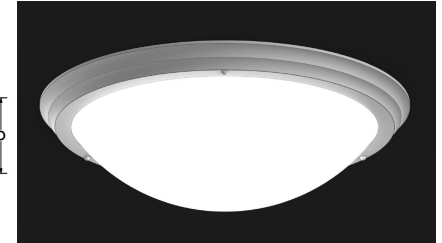

ADAGIO

Indoor Surface Mount

9777 Reavis Park Drive
St. Louis, MO 63123
800.331.2425 or 314.631.6000

sales@glighting.com www.glighting.com

GENERAL SPECIFICATION

LED: High efficiency mid-power LEDs are field serviceable. Universal voltage.

LED Dimming: Standard 1% 0-10V dimming with LED lamping option.

Body: GL-3000-3003 ring spun in 18ga steel or .050 aluminum.

Acrylic: Seamless acrylic is UL-94 HB Flame Class rated.

Finish: Highly durable oven cured no VOC premium powder coat.

Surge Protection: External surge protector provided as standard.

SAMPLE CATALOG NUMBER: GL-3002-		D-	S-	NSN-	A		
MODEL NO.	LAMPING	ACRYLIC	FINISH	OPTION(S)			
GL-3000 B in 18" mm 457 10 lbs W in 23 1/4" mm 686 5 kg D in 7 5/8" mm 229	IN3.3MED* L30. 3LED30 F4.4CF L35. 3LED35 L34. 3LED40	Standard: S. Satin White Optional: W. White Opal F. Faux Alabaster M. Earth Marble	Standard: Powder Coat BLK-Black BL-Blue GR-Gray LG-Light Gray BE-Beige PAB-Antique Brass PA-Painted Aluminum PTC-Painted Copper WH-White DBZ-Dark Bronze NSN-New Satin Nickel BRN-Brown RD-Red CH-Champagne RG-Reed Green SG-Sungold GM-Gun Metal POR-Oil Rubbed Bronze	A. No Options F. Add Finial B. Damp Location Available in powder coat or Satin Aluminum finish. DE. ECO Dimming Lutron Ecosystem dimming CF lamping option. Specify voltage and wattage after dimming code. DV. Mark VII Dimming Advance Mark VII dimming CF lamping option. Specify voltage and wattage after dimming code. DX. Mark X Dimming Advance Mark X dimming CF lamping option. Specify voltage and wattage after dimming code. E. Emergency Ballast Operates one fluorescent lamp. Remote mount up to 5' from lamps in controlled environment with an area temperature range of 32°- 131°F. Non-dimming compact fluorescent only. Specify 120 or 277 voltage. EL. Emergency LED Remote mount up to 10' from lamping in controlled environment with an area temperature range of 32°-131°F. LED only. Specify 120 or 277 voltage. Multi-circuiting available upon request.			
GL-3001 B in 24" mm 610 17 lbs W in 30 5/8" mm 780 8 kg D in 9" mm 230	IN3.3MED* L40. 4LED30 F4.4CF L45. 4LED35 L44. 4LED40	Acrylic is UL-94 HB Flame Class rated.	Textured Powder TLV-Light Verdigris TWH-Textured White TBL-Textured Black TS-Textured Silver TBN-Terra Brown TBZ-Textured Bronze Premium: SA-Satin Aluminum SB-Satin Brass PB-Polished Brass ORB-Oil Rubbed Bronze PC-Polished Copper SA-Satin Aluminum SC-Satin Chrome SN-Satin Nickel				
GL-3002 B in 30" mm 762 22 lbs W in 36 1/4" mm 1016 10 kg D in 9 7/8" mm 270	IN6.6MED* L40. 4LED30 F4.4CF L45. 4LED35 L44. 4LED40 L60. 6LED30 L65. 6LED35 L64. 6LED40						
GL-3003 B in 38" mm 965 33 lbs W in 44 7/8" mm 1194 15 kg D in 11 5/8" mm 311 38" available in Satin Aluminum and powder coat finish only	IN6.6MED* L60. 6LED30 F6.6CF L65. 6LED35 L64. 6LED40 L80. 8LED30 L85. 8LED35 L84. 8LED40						
					*120 Volt Only		

Fixtures over 50 lbs require reinforced junction box
All dimensions are nominal.

Lamp Definition

Code	Lamp	Fluorescent	Lamp Base	Lamp Lumens¹	Code	Total Wattage	Kelvin	Delivered Lumens
F4, F6	CF	CF 26W/32W/42W	GX24q-3/4 4PIN	1530/2040/2690	L30	42	3000	4211
IN3, IN6	Med	A-19	Medium		L35	42	3500	4211
					L34	42	4000	4211
					L40	58	3000	5074
					L45	58	3500	5074
					L44	58	4000	5074
					L60	87	3000	8063
					L65	87	3500	8063
					L64	87	4000	8063
					L80	117	3000	12035
					L85	117	3500	12035
					L84	117	4000	12035

¹Per MAXLTE & GE lamp products catalog
Contact factory for availability of other lamp configurations including induction and metal halide.

Universal Voltage unless otherwise specified.