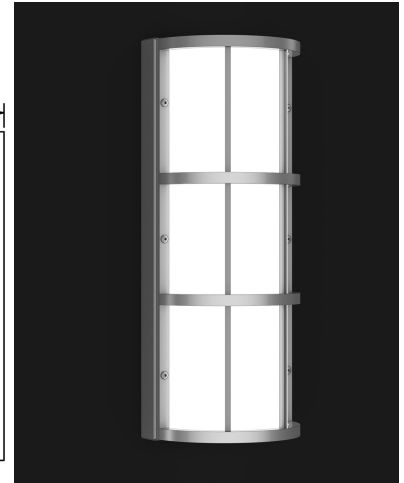

ADMIRAL

Outdoor Sconce

9777 Reavis Park Drive
St. Louis, MO 63123
800.331.2425 or 314.631.6000

sales@glighting.com www.glighting.com

GENERAL SPECIFICATION

- LED:** High efficiency mid-power LEDs are field serviceable.
- LED Dimming:** 1% 0-10V dimming standard with LED lamping option.
- Body:** Formed .050 Al body with 1/4" x 1/2" Al rails and 1/2"sq decorative bars.
- Acrylic:** Cylinder is UL-94 HB Flame Class rated. Top and bottom lens standard.
- Standard Finishes:** Highly durable oven cured no VOC premium powder coat.
- Modified:** Contact factory for modified lengths, lamping and decorative fronts.
- Surge Protection:** External surge protector provided as standard.
- Listing:** Fixture ETL listed for wet locations.

SAMPLE CATALOG NUMBER: GL-5430-				
MODEL NO.	G-	W-	SA-	A
MODEL NO.	LAMPING	ACRYLIC	FINISH	OPTION(S)
GL-5430 W in 7 1/4" mm 185 H in 18" mm 460 5lbs 2.3kg D in 4 3/4" mm 120	F. 13LED30 G. 13LED35 H. 13LED40	Standard: W. White Opal Optional: S. Satin White F. Faux Alabaster M. Earth Marble Acrylic is UL-94 HB Flame Class rated.	Standard: Powder Coat BLK -Black BL -Blue GR -Gray LG -Light Gray BE -Beige PAB -Antique Brass PA -Painted Aluminum PTC -Painted Copper WH -White DBZ -Dark Bronze NSN -New Satin Nickel BRN -Brown RD -Red CH -Champagne RG -Reed Green SG -Sungold GM -Gun Metal POR -Oil Rubbed Bronze Textured Powder TLV -Light Verdigris TWH -Textured White TBL -Textured Black TS -Textured Silver TBN -Terra Brown TBZ -Textured Bronze Premium: SA -Satin Aluminum	A. No Options EL. Emergency LED Consult factory. Must be remotely mounted in a controlled environment with an area temperature range of 32°- 131°F. F. LED Up Light Metal cap standard with option. Consult factory for dimming. G. LED Down Light Metal cap standard with option. Consult factory for dimming.