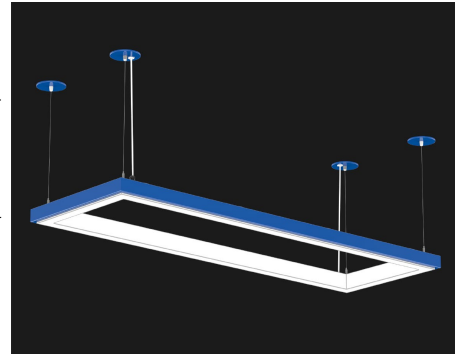

APEX

Inner Acrylic Interior Pendant

9777 Reavis Park Drive
St. Louis, MO 63123
800.331.2425 or 314.631.6000

sales@glighting.com www.glighting.com

GENERAL SPECIFICATION

LED: High efficiency mid-power LEDs are field serviceable.
 Lower Output: Lamping code ending with LO features lower lumen output.
 LED Dimming: Standard 1% 0-10V dimming.
 Driver: Max remote driver installation distance:
 White LED 25ft from fixture body and RGB 45ft from fixture body.
 See Cubix/Apex Hanger Guide for more information.
 RGB: DMX controller supplied by others.
 Cable Hanger: Standard 150" cable and white cord for on-site adjustability.
 Canopy: Matches fixture finish.
 Finish: Highly durable oven cured no VOC premium powder coat.
 Surge Protection: External surge protector provided as standard.