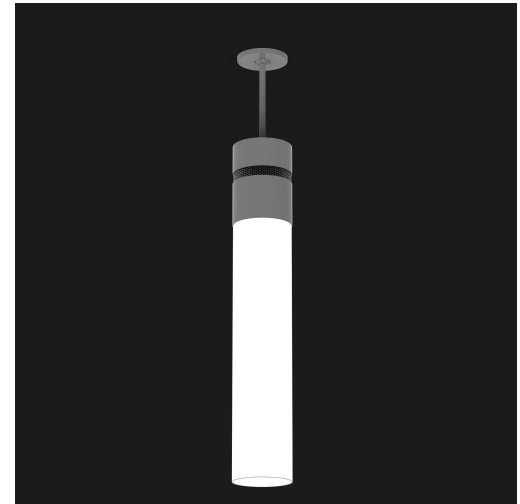

Body: .050 spun aluminum cap. Black perforated decorative ring.
Driver integral.

Acrylic: Acrylic is UL-94 HB Flame Class rated.

Cable Hanger Option: Standard 72" cable and white cord for on-site adjustability.

Canopy: Matches fixture finish. Low profile canopy may be mounted on flat or sloped ceilings up to 40°.

Finish: Highly durable oven cured no VOC premium powder coat.

Modifications: Consult factory for lamping or cluster options.

Surge Protection: External surge protector provided as standard.

SAMPLE CATALOG NUMBER:						
GL-6000-	A5-	W-	NSN-	1-	A-	038
MODEL NO.	LAMPING	ACRYLIC	FINISH	HANGER	OPTION(S)	OVERALL HEIGHT
GL-6000 W in 6" mm 150 B in 28 1/2" mm 725 H in 38" mm 965 12lbs 7.4kg	A0. LED30 A5. LED35 A4. LED40	Standard: W White Opal S Satin White Acrylic is UL-94 HB Flame Class rated.	Standard: BLK -Black BL -Blue GR -Gray LG -Light Gray BE -Beige PAB -Antique Brass PA -Painted Aluminum PTC -Painted Copper WH -White DBZ -Dark Bronze NSN -New Satin Nickel BRN -Brown RD -Red CH -Champagne RG -Reed Green SG -Sungold GM -Gun Metal POR -Oil Rubbed Bronze Textured Powder TLV -Light Verdigris TWH -Textured White TBL -Textured Black TS -Textured Silver TBN -Terra Brown TBZ -Textured Bronze Premium: SA -Satin Aluminum	1. Stem  2. Cable  Standard White Power Cord	A. No Options BC. Black Cord Fixture supplied with black power cord. LC. 150" Cord & Cable Fixture supplied with 150" of cable and standard white cord or optional black cord. Hanger option 2 only. EL. Emergency LED Must be remotely mounted in a controlled environment with an area temperature range of 32°-131°F. Specify 120 or 277 voltage.	Stem mount only - Specify overall height in inches. Standard overall height shown by model no.
GL-6001 W in 6" mm 150 B in 40 1/2" mm 1030 H in 50" mm 1270 20lbs 9kg	A0. LED30 A5. LED35 A4. LED40					
GL-6002 W in 6" mm 150 B in 57" mm 1448 H in 68" mm 1702 30lbs 11.3kg	A0. LED30 A5. LED35 A4. LED40					