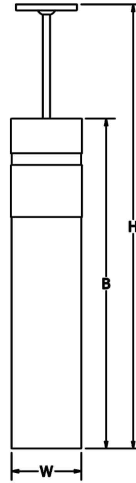

BASILONE

Indoor LED Pendant

9777 Reavis Park Drive
St. Louis, MO 63123
800.331.2425 or 314.631.6000

sales@lighting.com www.lighting.com

GENERAL SPECIFICATION

LED: High efficiency LEDs.

LED Dimming: 1% 0-10V dimming standard.

Body: .050 spun aluminum cap. Black perforated decorative ring.
Driver integral.

Acrylic: Acrylic is UL-94 HB Flame Class rated.

Cable Hanger Option: Standard 72" cable and white cord for on-site adjustability.

Canopy: Matches fixture finish. Low profile canopy may be mounted on flat or sloped ceilings up to 40°.

Finish: Highly durable oven cured no VOC premium powder coat.

Modifications: Consult factory for lamping or cluster options.

Surge Protection: External surge protector provided as standard.

SAMPLE CATALOG NUMBER:						
GL-6000-	A5-	W-	NSN-	1-	A-	038
MODEL NO.	LAMPING	ACRYLIC	FINISH	HANGER	OPTION(S)	OVERALL HEIGHT
GL-6000 W in 6" mm 150 B in 28 1/2" mm 725 H in 38" mm 965 12lbs 7.4kg	A0. LED30 A5. LED35 A4. LED40	Standard: W White Opal S Satin White Acrylic is UL-94 HB Flame Class rated.	Standard: BLK-Black BL-Blue GR-Gray LG-Light Gray BE-Beige PAB-Antique Brass PA-Painted Aluminum PTC-Painted Copper WH-White DBZ-Dark Bronze NSN-New Satin Nickel BRN-Brown RD-Red CH-Champagne RG-Reed Green SG-Sungold GM-Gun Metal POR-Oil Rubbed Bronze Textured Powder TLV-Light Verdigris TWH-Textured White TBL-Textured Black TS-Textured Silver TBN-Terra Brown TBZ-Textured Bronze Premium: SA-Satin Aluminum	1. Stem 2. Cable Standard White Power Cord	A. No Options BC. Black Cord Fixture supplied with black power cord. LC. 150" Cord & Cable Fixture supplied with 150" of cable and standard white cord or optional black cord. Hanger option 2 only. EL. Emergency LED Must be remotely mounted in a controlled environment with an area temperature range of 32°-131°F. Specify 120 or 277 voltage.	Stem mount only - Specify overall height in inches. Standard overall height shown by model no.
GL-6001 W in 6" mm 150 B in 40 1/2" mm 1030 H in 50" mm 1270 20lbs 9kg	A0. LED30 A5. LED35 A4. LED40					
GL-6002 W in 6" mm 150 B in 57" mm 1448 H in 68" mm 1702 30lbs 11.3kg	A0. LED30 A5. LED35 A4. LED40					

Fixtures over 50 lbs require reinforced junction box

Light Source Definition

Lamp	LED	Rated Life Hrs	Delivered Lumens	Kelvin	CRI
LED30	(1) 17W LED	50000	1166	3000	90
LED35	(1) 17W LED	50000	1166	3500	90
LED40	(1) 17W LED	50000	1166	4000	90

Universal Voltage unless otherwise specified.