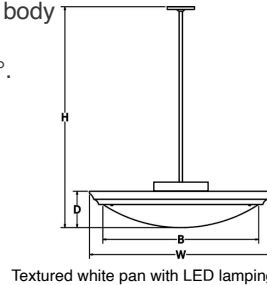

BRISTOL

Indoor Pendant

9777 Reavis Park Drive
St. Louis, MO 63123
800.331.2425 or 314.631.6000

sales@lighting.com www.lighting.com

GENERAL SPECIFICATION

LED: High efficiency mid-power LEDs are field serviceable. Universal voltage.

LED Dimming: Standard 1% 0-10V dimming with LED lamping option.

Body: GL-2030-2033 rings spun in 18ga steel or .050 aluminum. Closed body with LED lamping.

Canopy: Low profile. May be mounted on flat or sloped ceilings up to 40°.

Acrylic: Seamless acrylic is UL-94 HB Flame Class rated.

Finish: Highly durable oven cured no VOC premium powder coat.

Surge Protection: External surge protector provided as standard.

Textured white pan with LED lamping