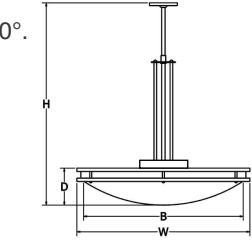

CAMBRIDGE

Indoor Pendant

9777 Reavis Park Drive
St. Louis, MO 63123
800.331.2425 or 314.631.6000

sales@lighting.com www.lighting.com

GENERAL SPECIFICATION

LED: High efficiency mid-power LEDs are field serviceable. Universal voltage.

LED Dimming: Standard 1% 0-10V dimming with LED lamping option.

Body: GL-2100-2103 ring spun in 18ga steel or .050 aluminum. Closed body with LED lamping.

Canopy: Low profile. May be mounted on flat or sloped ceilings up to 40°.

Acrylic: Seamless acrylic is UL-94 HB Flame Class rated.

Finish: Highly durable oven cured no VOC premium powder coat.

Surge Protection: External surge protector provided as standard.

Textured white pan with LED lamping