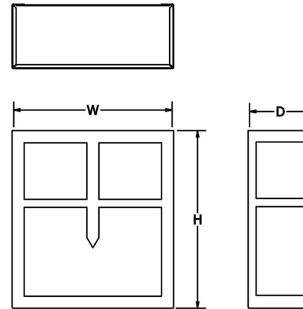

CAPISTRANO

Indoor ADA Sconce

9777 Reavis Park Drive

St. Louis, MO 63123

800.331.2425 or 314.631.6000

sales@glighting.com www.glighting.com

GENERAL SPECIFICATION

LED: High efficiency mid-power LEDs.

LED Dimming: Standard 0-10V 1% dimming driver.

Mounting: Driver mounted in 4" square by 2 1/8" deep junction box. Steel City #52171 or equivalent (supplied by others). Must be mounted in a controlled environment with an area temperature range of 32°-131°F.

Body: Formed 18ga steel or .050 aluminum body.

Surge Protection: External surge protector provided as standard.

Acrylic: UL-94 HB Flame Class rated.

Standard Finishes: Highly durable oven cured no VOC premium powder coat.

Custom: Contact factory for custom lamping, acrylic, or sizing.

SAMPLE CATALOG NUMBER:					
GL-4510-		E5-	W-	NSN-	A
MODEL NO.		LAMPING	ACRYLIC	FINISH	OPTION(S)
GL-4510	W in 10" mm 255	E0. 1LED30	Standard:	Standard:	A. No Options
	H in 11" mm 280	E5. 1LED35	W. White Opal	Powder Coat	B. Top White Perforated Diffuser Top perforated diffuser painted white.
	D in 4" mm 100	E4. 1LED40	Optional:	BLK-Black BL-Blue GR-Gray LG-Light Gray BE-Beige PAB-Antique Brass PA-Painted Aluminum PTC-Painted Copper WH-White DBZ-Dark Bronze NSN-New Satin Nickel BRN-Brown RD-Red CH-Champagne RG-Reed Green SG-Sungold GM-Gun Metal POR-Oil Rubbed Bronze	C. Bottom White Perforated Diffuser Bottom perforated diffuser painted white.
			S. Satin White F. Faux Alabaster M. Earth Marble 3N. Linen Cast Resin	Textured Powder TLV-Light Verdigris TWH-Textured White TBL-Textured Black TS-Textured Silver TBN-Terra Brown TBZ-Textured Bronze	EL. Emergency LED Remote mount up to 5' from lamps in controlled environment with an area temperature of 32°-131°F. LED only. Specify 120 or 277 voltage.
			Acrylic is UL-94 HB Flame Class rated.		

All dimensions are nominal.

Light Source Definition

Lamp	LED	CRI	Rated Life Hrs	Board Lumens	Kelvin
1LED30	11W	80	50000	1855	3000
1LED35	11W	80	50000	1855	3500
1LED40	11W	80	50000	1855	4000

Universal Voltage unless otherwise specified.