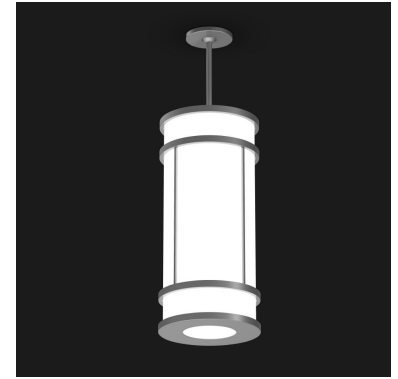

COLUMBIA

Indoor Pendant

9777 Reavis Park Drive
St. Louis, MO 63123
800.331.2425 or 314.631.6000

sales@glighting.com www.glighting.com

GENERAL SPECIFICATION

- LED:** High efficiency mid-power LEDs are field serviceable.
- LED Dimming:** Standard 1% 0-10V dimming. TRIAC, DALI, or DMX available upon request.
- Down Light:** 90CRI 17 watt 2000 lumen module. Lamping code ending with "DL" includes downlight.
- Acrylic:** Seamless acrylic is UL-94 HB Flame Class rated.
- Canopy:** Matches fixture finish. Low profile canopy may be mounted on flat or sloped ceilings up to 40°. Available stem or field adjustable cord and cable.
- Cable Hanger Option:** Supplied with standard 72" white cord and cable. Field adjustable.
- Finish:** Highly durable oven cured no VOC premium powder coat.
- Modifications:** Consult factory for lamping or cluster options.
- Surge Protection:** External surge protector provided as standard.