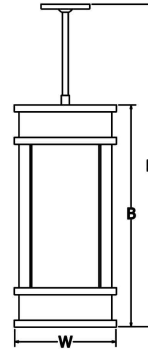

SAMPLE CATALOG NUMBER:						
GL-2410-	A-	W-	NSN-	1-	A-	34
MODEL NO.	LAMPING	ACRYLIC	FINISH	HANGER	OPTION(S)	OVERALL HEIGHT
GL-2410 12lbs W in 11 1/8" mm 280 6 kg B in 26" mm 635 H in 34" mm 890 Fixture does not include downlight	U. 4LED30 V. 4LED35 W. 4LED40 T. RGB	Standard: W. White Opal S. Satin White Acrylic is UL-94 HB Flame Class rated.	Standard: Powder Coat BLK- Black BL- Blue GR- Gray LG- Light Gray BE- Beige PAB- Antique Brass PA- Painted Aluminum PTC- Painted Copper WH- White DBZ- Dark Bronze NSN- New Satin Nickel BRN- Brown RD- Red CH- Champagne RG- Reed Green SG- Sungold GM- Gun Metal POR- Oil Rubbed Bronze Textured Powder TLV- Light Verdigris TWH- Textured White TBL- Textured Black TS- Textured Silver TBN- Terra Brown TBZ- Textured Bronze Premium: SA- Satin Aluminum	1. Stem Remote driver. 2. Cable Standard white power cord. Remote driver. 3. Oversized with Stem 12.5" Canopy 4. Oversized with Cable Standard white power cord. 12.5" Canopy.	A. No Options BC. Black Cord Fixture supplied with black power cord. LC. 150" Cord & Cable Fixture supplied with 150" of cable and standard white cord or optional black cord. EL. Emergency LED Remote mount up to 10' from light source in controlled environment with an area temperature range of 32°-131°F. Specify 120 or 277 voltage.	Standard overall height shown by model no. For custom overall height, specify in inches.
GL-2411 21lbs W in 11 1/8" mm 280 10 kg B in 33 3/8" mm 850 H in 44" mm 1120 Fixture includes downlight	AA. 4LED30DL BB. 4LED35DL CC. 4LED40DL T. RGB					

All dimensions are nominal.

Light Source Definition

Code	Total Wattage	Delivered Lumens	Kelvin	Code	*Total Wattage	*Delivered Lumens	Kelvin
U	51W	5556	3000	AA	68W	7248	3000
V	51W	5556	3500	BB	68W	7248	3500
W	51W	5556	4000	CC	68W	7248	4000
RGB	Contact Factory for Details						