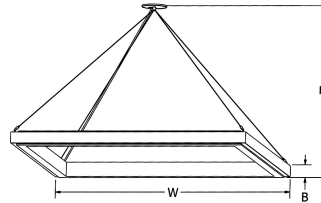

CUBIX

Inner Acrylic Interior Pendant

9777 Reavis Park Drive
St. Louis, MO 63123
800.331.2425 or 314.631.6000

sales@glighting.com www.glighting.com

GENERAL SPECIFICATION

LED: High efficiency mid-power LEDs are field serviceable.
Lower Output: Lamping code ending with LO features lower lumen output.
LED Dimming: Standard 1% 0-10V dimming.
Driver: Max remote driver installation distance:
White LED 25ft from fixture body and RGB 45ft from fixture body.
See Cubix/Apex Hanger Guide for more information.
RGB: DMX controller supplied by others.
Cable Hanger: Standard 150" cable and white cord for on-site adjustability.
Canopy: Matches fixture finish.
Finish: Highly durable oven cured no VOC premium powder coat.
Surge Protection: External surge protector provided as standard.