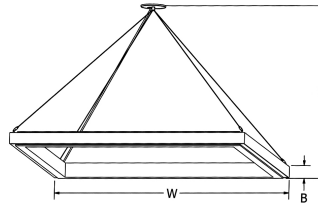

CUBIX - Acoustic

Inner Acrylic Interior Pendant

9777 Reavis Park Drive
St. Louis, MO 63123
800.331.2425 or 314.631.6000

sales@lighting.com www.lighting.com

GENERAL SPECIFICATION

LED: High efficiency mid-power LEDs.
Acoustic Panel: 1/2" center acoustic panel reduces noise level in environment.
Lower Output: Lamping code ending with LO features lower lumen output.
LED Dimming: Standard 1% 0-10V dimming.
Cable Hanger: Standard 150" cable and white cord for on-site adjustability. Canopy painted textured white.
Canopy: Max remote driver installation distance: White LED 25ft from fixture body and RGB 45ft from fixture body. See Cubix Hanger Guide for more information.
Finish: Highly durable oven cured no VOC premium powder coat.
RGB: DMX controller supplied by others.
Surge Protection: External surge protector provided as standard.