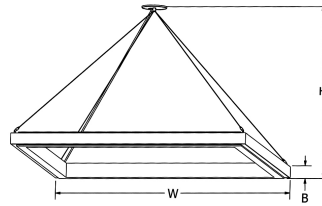

CUBIX II

Outer Acrylic Interior Pendant

9777 Reavis Park Drive
St. Louis, MO 63123
800.331.2425 or 314.631.6000

sales@lighting.com www.lighting.com

GENERAL SPECIFICATION

LED: High efficiency mid-power LEDs are field serviceable.
Lower Output: Lamping code ending with LO features lower lumen output.
LED Dimming: Standard 1% 0-10V dimming.
Driver: Max remote driver installation distance:
White LED 25ft from fixture body and RGB 45ft from fixture body.
See Cubix/Apex Hanger Guide for more information.
RGB: DMX controller supplied by others.
Cable Hanger: Standard 150" cable and white cord for on-site adjustability.
Canopy: Matches fixture finish.
Finish: Highly durable oven cured no VOC premium powder coat.
Surge Protection: External surge protector provided as standard.