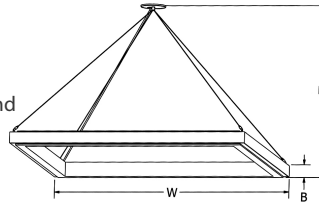

CUBIX II - Acoustic

Outer Acrylic Interior Pendant

9777 Reavis Park Drive
St. Louis, MO 63123
800.331.2425 or 314.631.6000

sales@lighting.com www.lighting.com

GENERAL SPECIFICATION

LED: High efficiency mid-power LEDs.
Acoustic Panel: 1/2" center acoustic panel reduces noise level in environment.
Lower Output: Lamping code ending with LO features lower lumen output.
LED Dimming: Standard 1% 0-10V dimming.
Cable Hanger: Standard 150" cable and white cord for on-site adjustability. Canopy painted textured white.
Canopy: Max remote driver installation distance: White LED 25ft from fixture body and RGB 45ft from fixture body. See Cubix Hanger Guide for more information.
Finish: Highly durable oven cured no VOC premium powder coat.
RGB: DMX controller supplied by others.
Surge Protection: External surge protector provided as standard.