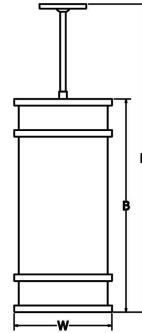

SAMPLE CATALOG NUMBER:						
GL-2400-	A-	W-	NSN-	1-	A-	34
MODEL NO.	LAMPING	ACRYLIC	FINISH	HANGER	OPTION(S)	OVERALL HEIGHT
GL-2400 12lbs W in 11 1/8" mm 280 6 kg B in 26" mm 635 H in 34" mm 890 Fixture does not include downlight	U. 4LED30 V. 4LED35 W. 4LED40 T. RGB	Standard: W. White Opal S. Satin White Acrylic is UL-94 HB Flame Class rated.	Standard: Powder Coat BLK -Black BL -Blue GR -Gray LG -Light Gray BE -Beige PAB -Antique Brass PA -Painted Aluminum PTC -Painted Copper WH -White DBZ -Dark Bronze NSN -New Satin Nickel BRN -Brown RD -Red CH -Champagne RG -Reed Green SG -Sungold GM -Gun Metal POR -Oil Rubbed Bronze Textured Powder TLV -Light Verdigris TWH -Textured White TBL -Textured Black TS -Textured Silver TBN -Terra Brown TBZ -Textured Bronze Premium: SA -Satin Aluminum	1. Stem Remote driver. 2. Cable Standard white power cord. Remote driver. 3. Oversized with Stem 12.5" Canopy 4. Oversized with Cable Standard white power cord. 12.5" Canopy.	A. No Options BC. Black Cord Fixture supplied with black power cord. LC. 150" Cord & Cable Fixture supplied with 150" of cable and standard white cord or optional black cord. EL. Emergency LED Remote mount up to 10' from light source in controlled environment with an area temperature range of 32°-131°F. Specify 120 or 277 voltage.	Standard overall height shown by model no. For custom overall height, specify in inches.
GL-2401 21lbs W in 11 1/8" mm 280 10 kg B in 33 3/8" mm 850 H in 44" mm 1120 Fixture includes downlight	AA. 4LED30DL BB. 4LED35DL CC. 4LED40DL T. RGB					

All dimensions are nominal.

Light Source Definition

Code	Total Wattage	Delivered Lumens	Kelvin	Code	*Total Wattage	*Delivered Lumens	Kelvin
U	51W	5556	3000	AA	68W	7248	3000
V	51W	5556	3500	BB	68W	7248	3500
W	51W	5556	4000	CC	68W	7248	4000
RGB	Contact Factory for Details						