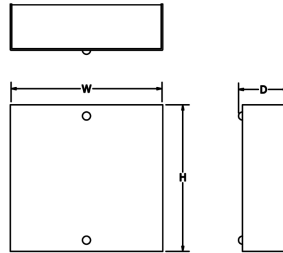

DAVIT

Indoor ADA Sconce

9777 Reavis Park Drive
St. Louis, MO 63123
800.331.2425 or 314.631.6000

sales@glighting.com www.glighting.com

GENERAL SPECIFICATION

Lamping: Standard lamping packages offer long lamp life, high power factor energy efficient electronic ballast.

Acrylic: UL-94 HB Flame Class rated.

Standard Finishes: Highly durable oven cured no VOC premium powder coat.

Custom: Contact factory for custom lamping, acrylic, or sizing.

SAMPLE CATALOG NUMBER: GL-4535-				
MODEL NO.	E5-	W-	NSN-	A
MODEL NO.	LAMPING	ACRYLIC	FINISH	OPTION(S)
GL-4535 W in 10 3/4" mm 275 H in 11 1/2" mm 290 D in 3 3/4" mm 95	E0. 1LED30 E5. 1LED35 E4. 1LED40	Standard: W. White Opal Optional: S. Satin White F. Faux Alabaster M. Earth Marble Acrylic is UL-94 HB Flame Class rated.	Standard: Powder Coat BLK-Black BL-Blue GR-Gray LG-Light Gray BE-Beige PAB-Antique Brass PA-Painted Aluminum PTC-Painted Copper WH-White DBZ-Dark Bronze NSN-New Satin Nickel BRN-Brown RD-Red CH-Champagne RG-Reed Green SG-Sungold GM-Gun Metal POR-Oil Rubbed Bronze Textured Powder TLV-Light Verdigris TWH-Textured White TBL-Textured Black TS-Textured Silver TBN-Terra Brown TBZ-Textured Bronze	A. No Options B. Top White Perforated Diffuser Top perforated diffuser painted white. C. Bottom White Perforated Diffuser Bottom perforated diffuser painted white. EL. Emergency LED Remote mount up to 5' from lamps in controlled environment with an area temperature of 32"-131°F. LED only. Specify 120 or 277 voltage.

All dimensions are nominal.

Light Source Definition

Lamp	LED	CRI	Rated Life Hrs	Board Lumens	Kelvin
1LED30	11W	80	50000	1855	3000
1LED35	11W	80	50000	1855	3500
1LED40	11W	80	50000	1855	4000

Universal Voltage unless otherwise specified.