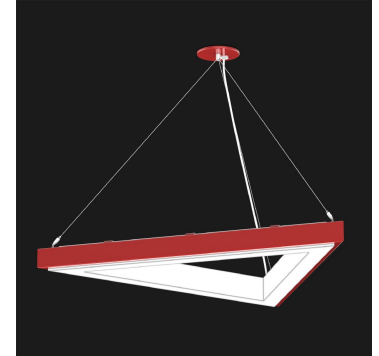

DELTA

Inner Acrylic Interior Pendant

9777 Reavis Park Drive
St. Louis, MO 63123
800.331.2425 or 314.631.6000

sales@glighting.com www.glighting.com

GENERAL SPECIFICATION

LED: High efficiency mid-power LEDs are field serviceable.
Lower Output: Lamping code ending with LO features lower lumen output.
LED Dimming: Standard 1% 0-10V dimming.
Driver: Max remote driver installation distance: White LED 25ft from fixture body and RGB 45ft from fixture body.
RGB: DMX controller supplied by others.
Acrylic: Acrylic is UL-94 HB Flame Class rated.
Cable Hanger: Standard 150" cable and white cord for on-site adjustability.
Canopy: Matches fixture finish.
Finish: Highly durable oven cured no VOC premium powder coat.
Surge Protection: External surge protector provided as standard.