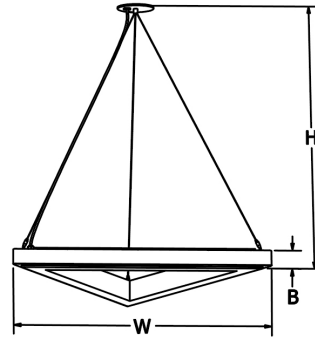

DELTA

Inner Acrylic Interior Pendant

9777 Reavis Park Drive
St. Louis, MO 63123
800.331.2425 or 314.631.6000

sales@glighting.com www.glighting.com

GENERAL SPECIFICATION

LED: High efficiency mid-power LEDs are field serviceable.
Lower Output: Lamping code ending with LO features lower lumen output.
LED Dimming: Standard 1% 0-10V dimming.
Driver: Max remote driver installation distance: White LED 25ft from fixture body and RGB 45ft from fixture body.
RGB: DMX controller supplied by others.
Acrylic: Acrylic is UL-94 HB Flame Class rated.
Cable Hanger: Standard 150" cable and white cord for on-site adjustability.
Canopy: Matches fixture finish.
Finish: Highly durable oven cured no VOC premium powder coat.
Surge Protection: External surge protector provided as standard.