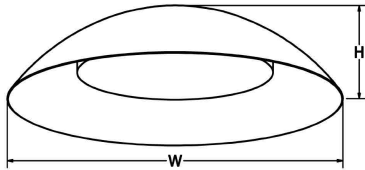

DEMI

Interior Surface Mount

9777 Reavis Park Drive
St. Louis, MO 63123
800.331.2425 or 314.631.6000

sales@lighting.com www.lighting.com

GENERAL SPECIFICATION

- LED: High efficiency mid-power LEDs.
- LED Dimming: Standard 1% 0-10V dimming.
- Driver: Integral in fixture body. Remote driver required for V,W,X lamping options.
- Acrylic: Acrylic is UL-94 HB Flame Class rated.
- Finish: Highly durable oven cured no VOC premium powder coat.
- Inner Finish: Inner finish available in white, black, and gold liquid paint.
- Non-white inner finishes will reduce lumen output.
- Surge Protection: External surge protector provided as standard.

SAMPLE CATALOG NUMBER:

GL-3360-

E-

BLK-

MO-

A

MODEL NO.	LAMPING	OUTER FINISH	INNER FINISH	OPTIONS
GL-3360 10lbs W in 24" 4.5kg H in 6"	A. 1LED30 B. 1LED35 C. 1LED40 D. 1LED30 E. 1LED35 F. 1LED40	Standard: Powder Coat BLK-Black BL-Blue GR-Gray LG-Light Gray BE-Beige PAB-Antique Brass PA-Painted Aluminum PTC-Painted Copper WH-White DBZ-Dark Bronze NSN-New Satin Nickel BRN-Brown RD-Red CH-Champagne RG-Reed Green SG-Sungold GM-Gun Metal POR-Oil Rubbed Bronze PG-Pine Green DO-Deep Orange PV-Purple Violet NB-Navy Blue	Standard: MO-Matches Outer Finish Liquid Paint WH-White BLK-Black GL-Gold	A. No Options DM. DMX Dimming Must be remotely mounted in a controlled environment with an area temperature range of 32°-131°F. EL. Emergency LED Must be remotely mounted in a controlled environment with an area temperature range of 32°-131°F. Specify 120 or 277 voltage.
GL-3361 10lbs W in 30" 4.5kg H in 7 7/16"	G. 1LED30 H. 1LED35 I. 1LED40 V. 1LED30* W. 1LED35* X. 1LED40*	Textured Powder TLV-Light Verdigris TWH-Textured White TBL-Textured Black TS-Textured Silver TBN-Terra Brown TBZ-Textured Bronze Premium: SA-Satin Aluminum		
GL-3362 15lbs W in 48" 7kg H in 12"				

All Dimensions are nominal.

Light Source Definition

Code	LED	Downlight Output		Kelvin	CRI
		Total Wattage	Delivered Lumens		
A	1LED30	15W	1695	3000	80
B	1LED35	15W	1695	3500	80
C	1LED40	15W	1695	4000	80
D	1LED30	26W	2906	3000	80
E	1LED35	26W	2906	3500	80
F	1LED40	26W	2906	4000	80
G	1LED30	39W	4359	3000	80
H	1LED35	39W	4359	3500	80
I	1LED40	39W	4359	4000	80
V	1LED30	68W	6617*	3000	80
W	1LED35	68W	6617*	3500	80
X	1LED40	68W	6617*	4000	80

*Projected

Universal Voltage unless otherwise specified.
Fixture tested with white inner finish. Non-white inner finishes will reduce lumen output.