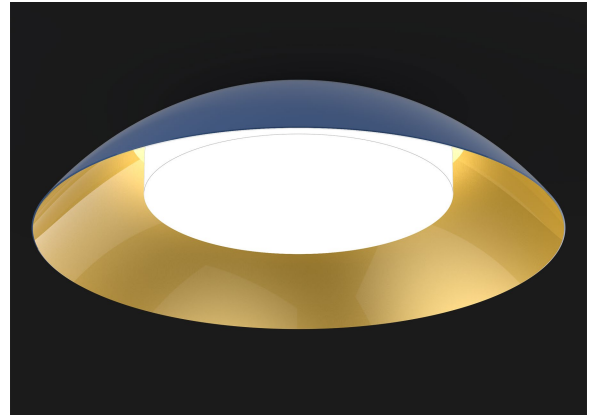

DEMI

Interior Surface Mount

9777 Reavis Park Drive
St. Louis, MO 63123
800.331.2425 or 314.631.6000

sales@lighting.com www.lighting.com

GENERAL SPECIFICATION

- LED: High efficiency mid-power LEDs.
- LED Dimming: Standard 1% 0-10V dimming.
- Driver: Integral in fixture body. Remote driver required for V,W,X lamping options.
- Acrylic: Acrylic is UL-94 HB Flame Class rated.
- Finish: Highly durable oven cured no VOC premium powder coat.
- Inner Finish: Inner finish available in white, black, and gold liquid paint.
- Non-white inner finishes will reduce lumen output.
- Surge Protection: External surge protector provided as standard.

SAMPLE CATALOG NUMBER:

GL-3360-

E-

BLK-

MO-

A

MODEL NO.	LAMPING	OUTER FINISH	INNER FINISH	OPTIONS
GL-3360 10lbs W in 24" 4.5kg H in 6"	A. 1LED30 B. 1LED35 C. 1LED40 D. 1LED30 E. 1LED35 F. 1LED40	Standard: Powder Coat BLK-Black BL-Blue GR-Gray LG-Light Gray BE-Beige PAB-Antique Brass PA-Painted Aluminum PTC-Painted Copper WH-White DBZ-Dark Bronze NSN-New Satin Nickel BRN-Brown RD-Red CH-Champagne RG-Reed Green SG-Sungold GM-Gun Metal POR-Oil Rubbed Bronze PG-Pine Green DO-Deep Orange PV-Purple Violet NB-Navy Blue	Standard: MO-Matches Outer Finish Liquid Paint WH-White BLK-Black GL-Gold	A. No Options DM. DMX Dimming Must be remotely mounted in a controlled environment with an area temperature range of 32°-131°F. EL. Emergency LED Must be remotely mounted in a controlled environment with an area temperature range of 32°-131°F. Specify 120 or 277 voltage.
GL-3361 10lbs W in 30" 4.5kg H in 7 7/16"	G. 1LED30 H. 1LED35 I. 1LED40 V. 1LED30* W. 1LED35* X. 1LED40*	Textured Powder TLV-Light Verdigris TWH-Textured White TBL-Textured Black TS-Textured Silver TBN-Terra Brown TBZ-Textured Bronze Premium: SA-Satin Aluminum		
GL-3362 15lbs W in 48" 7kg H in 12"				