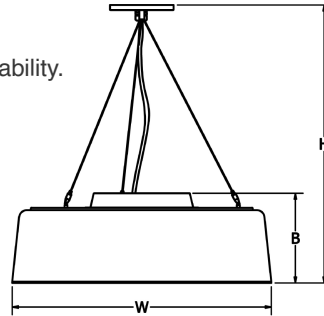

SAMPLE CATALOG NUMBER: GL-2635-		A-	1-	A
MODEL NO.		LAMPING	HANGER	OPTIONS
GL-2635	W 26" in 660 mm 10lbs B 8" in 205 mm 4.5kg H 20"-68" in 510-1730 mm Fixture Painted White	A. 5LED30 B. 5LED35 C. 5LED40	1. Cable 	A. No Options LC. 150" Cord & Cable Fixture supplied with 150" of cable and standard white cord. EL. Emergency LED Remote mount up to 10' from light source in controlled environment with an area temperature range of 32"-131°F. Specify 120 or 277 voltage.
GL-2636	W 37 1/2" in 950 mm 15lbs B 8" in 205 mm 6.8kg H 20"-68" in 510-1730 mm Fixture Painted White	D. 8LED30 E. 8LED35 F. 8LED40		