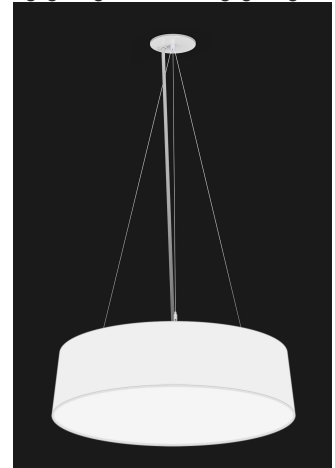

GENERAL SPECIFICATION

LED: High efficiency mid-power LEDs are field serviceable.

LED Dimming: Standard 1% 0-10V dimming. TRIAC, DALI, or DMX available upon request.

Acrylic: Satin white acrylic is UL-94 HB Flame Class rated.

Cable Hanger: Comes with 72" cable and white cord for on-site adjustability.

Finish: Painted textured white.

Finish: Highly durable oven cured no VOC premium powder coat.

Surge Protection: External surge protector provided as standard.

SAMPLE CATALOG NUMBER: GL-2635-		A-	1-	A
MODEL NO.		LAMPING	HANGER	OPTIONS
GL-2635	W 26" in 660 mm 10lbs B 8" in 205 mm 4.5kg H 20"-68" in 510-1730 mm Fixture Painted White	A. 5LED30 B. 5LED35 C. 5LED40	1. Cable 	A. No Options LC. 150" Cord & Cable Fixture supplied with 150" of cable and standard white cord. EL. Emergency LED Remote mount up to 10' from light source in controlled environment with an area temperature range of 32"-131°F. Specify 120 or 277 voltage.
GL-2636	W 37 1/2" in 950 mm 15lbs B 8" in 205 mm 6.8kg H 20"-68" in 510-1730 mm Fixture Painted White	D. 8LED30 E. 8LED35 F. 8LED40		