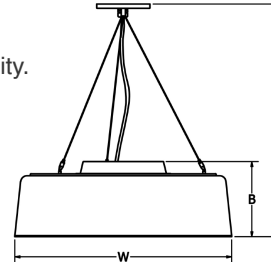

SAMPLE CATALOG NUMBER: GL-2635-		L-	1-	A
MODEL NO.		LAMPING	HANGER	OPTIONS
GL-2635	W in 26" mm 660 10lbs B in 8" mm 205 4.5kg H in 20"-68" mm 510-1730 Fixture Painted White	G. RED H. GREEN I. BLUE J. RGB* K. RGB30* L. RGB35* M. RGB40*	1. Cable 	A. No Options LC. 150" Cord & Cable Supplied with 150" Cord & Cable. EL. Emergency Ballast Remote mount up to 10' from light source in controlled environment with an area temperature range of 32°-131°F. Specify 120 or 277 voltage.
GL-2636	W in 37 1/2" mm 950 15lbs B in 8" mm 205 6.8kg H in 20"-68" mm 510-1730 Fixture Painted White	N. RED O. GREEN P. BLUE Q. RGB* R. RGB30* S. RGB35* T. RGB40*		