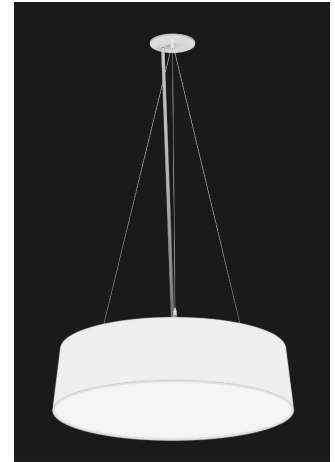

EOS TUNABLE WHITE

Closed Acrylic Interior Pendant

9777 Reavis Park Drive
St. Louis, MO 63123
800.331.2425 or 314.631.6000

sales@glighting.com www.glighting.com

GENERAL SPECIFICATION

Tunable White: LED option (TW) features tunable white technology that adjusts from 6500K-2700K. For proper control, fixture needs two 0-10V dimming controls.

LED Tuning: CCT tunable using 0-10V wall control. TRIAC, DALI, or DMX available upon request.

LED Dimming: Intensity adjustable using 1% 0-10V wall control. TRIAC, DALI, or DMX available upon request.

Acrylic: Satin white acrylic is UL-94 HB Flame Class rated.

Cable Hanger: Comes with 72" cable and white cord for on-site adjustability.

Canopy: Painted textured white.

Finish: Highly durable oven cured no VOC premium powder coat.

Surge Protection: External surge protector provided as standard.

SAMPLE CATALOG NUMBER: GL-2635-				TW5-	1-	A
MODEL NO.				LAMPING	HANGER	OPTIONS
GL-2635	W in 26" mm 660	10lbs B in 8" mm 205	4.5kg H in 20"-68" mm 510-1730	TW5	1. Cable 	A. No Options LC. 150" Cord & Cable Supplied with 150" Cord & Cable. EL. Emergency Ballast Remote mount up to 10' from light source in controlled environment with an area temperature range of 32"-131°F. Specify 120 or 277 voltage.
GL-2636	W in 37 1/2" mm 950	15lbs B in 8" mm 205	6.8kg H in 20"-68" mm 510-1730	TW8		