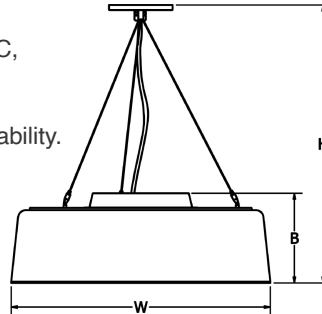

SAMPLE CATALOG NUMBER: GL-2635-				TW5-	1-	A
MODEL NO.				LAMPING	HANGER	OPTIONS
GL-2635	W in 26" mm 660	10lbs B in 8" mm 205	4.5kg H in 20"-68" mm 510-1730	TW5	1. Cable 	A. No Options LC. 150" Cord & Cable Supplied with 150" Cord & Cable. EL. Emergency Ballast Remote mount up to 10' from light source in controlled environment with an area temperature range of 32"-131°F. Specify 120 or 277 voltage.
GL-2636	W in 37 1/2" mm 950	15lbs B in 8" mm 205	6.8kg H in 20"-68" mm 510-1730	TW8		