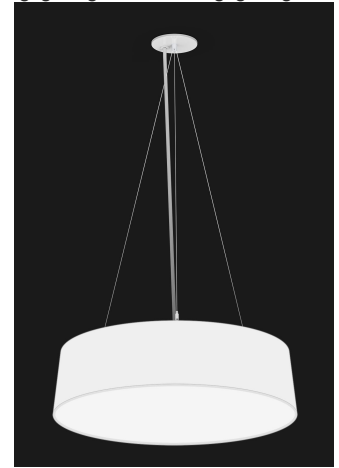

EOS WARM DIM

Closed Acrylic Interior Pendant

9777 Reavis Park Drive
St. Louis, MO 63123
800.331.2425 or 314.631.6000

sales@glighting.com www.glighting.com

GENERAL SPECIFICATION

Warm Dim: LED option (WD) features warm dimming technology that dims smoothly from 3500K-1800K with standard 1% 0-10V dimming.

LED Dimming: Standard 1% 0-10V dimming. TRIAC, DALI, or DMX available upon request.

Acrylic: Satin white acrylic is UL-94 HB Flame Class rated.

Cable Hanger: Comes with 72" cable and white cord for on-site adjustability.

Canopy: Painted textured white.

Finish: Highly durable oven cured no VOC premium powder coat.

Surge Protection: External surge protector provided as standard.

SAMPLE CATALOG NUMBER: GL-2635-				WD5-	1-	A
MODEL NO.				LAMPING	HANGER	OPTIONS
GL-2635	W in 26"	mm 660		WD5	1. Cable 	A. No Options LC. 150" Cord & Cable Supplied with 150" Cord & Cable. EL. Emergency Ballast Remote mount up to 10' from light source in controlled environment with an area temperature range of 32°-131°F. Specify 120 or 277 voltage.
	10lbs B in 8"	mm 205				
	4.5kg H in 20"-68"	mm 510-1730				
Fixture Painted White						
GL-2636	W in 37 1/2"	mm 950		WD8		
	15lbs B in 8"	mm 205				
	6.8kg H in 20"-68"	mm 510-1730				
Fixture Painted White						

All Dimensions are nominal.

Light Source Definition

Code	Total Wattage	Delivered Lumens	Kelvin
WD5	107	7047	3500-1800
WD8	170	11802	3500-1800

Universal Voltage unless otherwise specified.