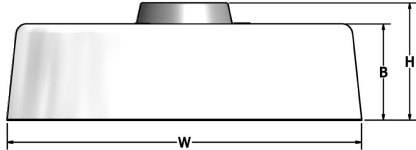

EOS TUNABLE WHITE

Closed Acrylic Interior Surface Mount

9777 Reavis Park Drive
St. Louis, MO 63123
800.331.2425 or 314.631.6000

sales@glighting.com www.glighting.com

GENERAL SPECIFICATION

Tunable White: LED option (TW) features tunable white technology that adjusts from 6500K-2700K.

LED Tuning: CCT tunable using 0-10V wall control. TRIAC, DALI, or DMX available upon request.

LED Dimming: Intensity adjustable using 1% 0-10V wall control. TRIAC, DALI, or DMX available upon request.

Acrylic: Satin white acrylic is UL-94 HB Flame Class rated.

Finish: Highly durable oven cured no VOC premium powder coat.

Surge Protection: External surge protector provided as standard.

SAMPLE CATALOG NUMBER: GL-3635-					TW5-	A-
MODEL NO.					LAMPING	OPTIONS
GL-3635	W in	26"	mm	660	TW5	A. No Options EL. Emergency Ballast Remote mount up to 10' from light source in controlled environment with an area temperature range of 32°-131°F. Specify 120 or 277 voltage.
8lbs	B in	8"	mm	205		
3.5kg	H in	8 3/8"	mm	215		
Fixture Painted White						
GL-3636	W in	37 1/2"	mm	950	TW8	
10lbs	B in	8"	mm	205		
4.5kg	H in	8 3/8"	mm	215		
Fixture Painted White						

All Dimensions are nominal.

Light Source Definition

Code	Total Wattage	Delivered Lumens	Kelvin
TW5	71	7047	2700-6500
TW8	113	11802	2700-6500

Universal Voltage unless otherwise specified.