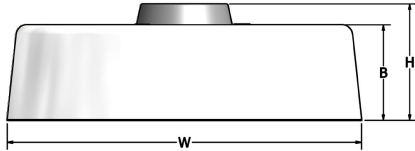

Closed Acrylic Interior Surface Mount

sales@glighting.com www.glighting.com

GENERAL SPECIFICATION

LED: High efficiency mid-power LEDs are field serviceable.

LED Dimming: Standard 1% 0-10V dimming. TRIAC, DALI, or DMX available upon request.

Acrylic: Satin white acrylic is UL-94 HB Flame Class rated.

Finish: Highly durable oven cured no VOC premium powder coat.

Surge Protection: External surge protector provided as standard.

SAMPLE CATALOG NUMBER: GL-3635-				A-	A-
MODEL NO.				LAMPING	OPTIONS
GL-3635	W in 26"	mm 660		A. 5LED30	A. No Options
	8lbs B in 8"	mm 205		B. 5LED35	EL. Emergency Ballast
	3.5kg H in 8 3/8"	mm 215		C. 5LED40	Remote mount up to 10' from light source in controlled environment with an area temperature range of 32°-131°F. Specify 120 or 277 voltage.
Fixture Painted White					
GL-3636	W in 37 1/2"	mm 950		D. 8LED30	
	10lbs B in 8"	mm 205		E. 8LED35	
	4.5kg H in 8 3/8"	mm 215		F. 8LED40	
Fixture Painted White					