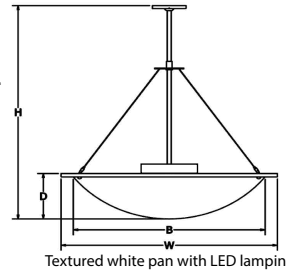

EPSILON

Indoor Pendant

9777 Reavis Park Drive

St. Louis, MO 63123

800.331.2425 or 314.631.6000

sales@glighting.com www.glighting.com

GENERAL SPECIFICATION

LED: High efficiency mid-power LEDs are field serviceable. Universal voltage.

LED Dimming: Standard 1% 0-10V dimming with LED lamping option.

Body: Ring spun in 18ga steel or .050 aluminum.
Closed body with LED lamping.

Canopy: Low profile. May be mounted on flat or sloped ceilings up to 40°.

Acrylic: Seamless acrylic is UL-94 HB Flame Class rated.

Finish: Highly durable oven cured no VOC premium powder coat.

Surge Protection: External surge protector provided as standard.

Textured white pan with LED lamping