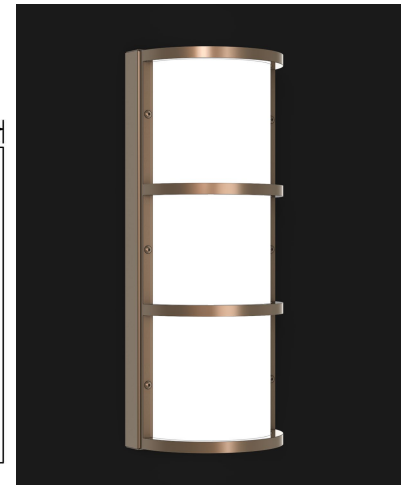

### GENERAL SPECIFICATION

**LED:** High efficiency mid-power LEDs are field serviceable.

**LED Dimming:** 1% 0-10V dimming standard with LED lamping option.

**Body:** Formed .050 Al body with 1/4" x 1/2" Al rails and 1/2"sq decorative bars.

**Surge Protection:** External surge protector provided as standard.

**Listing:** Fixture ETL listed for wet locations.

SAMPLE CATALOG NUMBER: GL-5425-				
MODEL NO.	G-	W-	NSN-	A
	LAMPING	ACRYLIC	FINISH	OPTION(S)
<b>GL-5425</b> W in 7 1/4" mm 185 H in 18" mm 460 5lbs 2.3kg D in 4 3/4" mm 120	<b>F.</b> 13LED30 <b>G.</b> 13LED35 <b>H.</b> 13LED40	<b>Standard:</b> <b>W.</b> White Opal <b>Optional:</b> <b>S.</b> Satin White <b>F.</b> Faux Alabaster <b>M.</b> Earth Marble Acrylic is UL-94 HB Flame Class rated.	<b>Standard:</b> Powder Coat <b>BLK-</b> Black <b>BL-</b> Blue <b>GR-</b> Gray <b>LG-</b> Light Gray <b>BE-</b> Beige <b>PAB-</b> Antique Brass <b>PA-</b> Painted Aluminum <b>PTC-</b> Painted Copper <b>WH-</b> White <b>DBZ-</b> Dark Bronze <b>NSN-</b> New Satin Nickel <b>BRN-</b> Brown <b>RD-</b> Red <b>CH-</b> Champagne <b>RG-</b> Reed Green <b>SG-</b> Sungold <b>GM-</b> Gun Metal <b>POR-</b> Oil Rubbed Bronze Textured Powder <b>TLV-</b> Light Verdigris <b>TWH-</b> Textured White <b>TBL-</b> Textured Black <b>TS-</b> Textured Silver <b>TBN-</b> Terra Brown <b>TBZ-</b> Textured Bronze <b>Premium:</b> <b>SA-</b> Satin Aluminum	<b>A.</b> No Options <b>EL.</b> Emergency LED Consult factory. Must be remotely mounted in a controlled environment with an area temperature range of 32°-131°F. <b>F.</b> LED Up Light Metal cap standard with option. Consult factory for dimming. <b>G.</b> LED Down Light Metal cap standard with option. Consult factory for dimming.