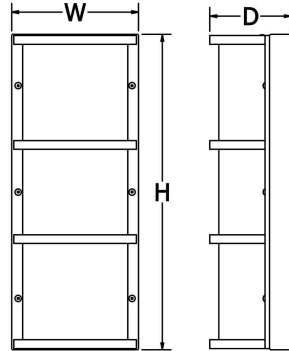

FORMIDABLE

Outdoor Sconce

9777 Reavis Park Drive
St. Louis, MO 63123
800.331.2425 or 314.631.6000

sales@glighting.com www.glighting.com

GENERAL SPECIFICATION

LED: High efficiency mid-power LEDs are field serviceable.

LED Dimming: 1% 0-10V dimming standard with LED lamping option.

Body: Formed .050 Al body with 1/4" x 1/2" Al rails and 1/2"sq decorative bars.

Acrylic: Cylinder is UL-94 HB Flame Class rated. Top and bottom lens standard.

Standard Finishes: Highly durable oven cured no VOC premium powder coat.

Modified: Contact factory for modified lengths, lamping and decorative fronts.

Surge Protection: External surge protector provided as standard.

Listing: Fixture ETL listed for wet locations.

SAMPLE CATALOG NUMBER: GL-5425-				
MODEL NO.	G-	W-	NSN-	A
	LAMPING	ACRYLIC	FINISH	OPTION(S)
GL-5425 W in 7 1/4" mm 185 H in 18" mm 460 5lbs 2.3kg D in 4 3/4" mm 120	F. 13LED30 G. 13LED35 H. 13LED40	Standard: W. White Opal Optional: S. Satin White F. Faux Alabaster M. Earth Marble Acrylic is UL-94 HB Flame Class rated.	Standard: Powder Coat BLK-Black BL-Blue GR-Gray LG-Light Gray BE-Beige PAB-Antique Brass PA-Painted Aluminum PTC-Painted Copper WH-White DBZ-Dark Bronze NSN-New Satin Nickel BRN-Brown RD-Red CH-Champagne RG-Reed Green SG-Sungold GM-Gun Metal POR-Oil Rubbed Bronze Textured Powder TLV-Light Verdigris TWH-Textured White TBL-Textured Black TS-Textured Silver TBN-Terra Brown TBZ-Textured Bronze Premium: SA-Satin Aluminum	A. No Options EL. Emergency LED Consult factory. Must be remotely mounted in a controlled environment with an area temperature range of 32°-131°F. F. LED Up Light Metal cap standard with option. Consult factory for dimming. G. LED Down Light Metal cap standard with option. Consult factory for dimming.

All dimensions are nominal.

Light Source Definition

Lamp	LED	CRI	Rated Life Hrs	Board Lumens	Kelvin
13LED30	13W	80	50000	1895	3000
13LED35	13W	80	50000	1895	3500
13LED40	13W	80	50000	1895	4000
UP/DOWN	4W SPOT LIGHT	75	35000	260	4000

Universal Voltage unless otherwise specified.