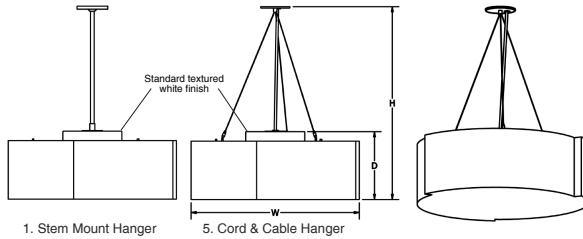

FRONTIER II RGB+W

Interior Pendant

9777 Reavis Park Drive
St. Louis, MO 63123
800.331.2425 or 314.631.6000

sales@lighting.com www.lighting.com

GENERAL SPECIFICATION

RGB+White: LED option (RGB30, RGB35, & RGB40) features a full power white and RGB color changing light source. A second circuit controls the white channel. RGB channel wired DMX ready, full white 1% 0-10V dimming standard.

RGB: LED option features RGB color changing light source. RGB channel wired DMX ready.

DMX: Controls by others.

Static Color: LED options (Red, Green, or Blue) feature static color.

Acrylic: One-piece acrylic lens. Standard top and bottom satin white with all acrylic options.

Canopy: Matches fixture finish. Low profile canopy may be mounted on flat or sloped ceilings up to 40°. Available stem or field adjustable cord and cable.

Cable Hanger Option: Supplied with standard 72" white cord and cable. Field adjustable.

Finish: Highly durable oven cured no VOC premium powder coat.

Surge Protection: External surge protector provided as standard.

SAMPLE CATALOG NUMBER:							
GL-2507-		D-	S-	NSN-	1-	A-	020
MODEL NO.	LAMPING	ACRYLIC	FINISH	HANGER	OPTION(S)	OVERALL HEIGHT	
GL-2507 W in 24" mm 610 18lbs B in 9 3/4" mm 250 7kg H in 20" mm 510	R. RED G. GREEN B. BLUE A. RGB* C. RGB30* D. RGB35* E. RGB40*	Standard: S Satin White Optional: WL White Linen JT Jute Linen Acrylic is UL-94 HB Flame Class rated.	Standard: Powder Coat BLK-Black BL-Blue GR-Gray LG-Light Gray BE-Beige PAB-Antique Brass PA-Painted Aluminum PTC-Painted Copper WH-White DBZ-Dark Bronze NSN-New Satin Nickel BRN-Brown RD-Red CH-Champagne RG-Reed Green SG-Sungold GM-Gun Metal POR-Oil Rubbed Bronze Textured Powder TLV-Light Verdigris TWH-Textured White TBL-Textured Black TS-Textured Silver TBN-Terra Brown TBZ-Textured Bronze	1. Stem 2. Cord & Cable Supplied with white cord with hanger.	A. No Options BC. Black Cord Fixture supplied with black power cord. Hanger option 5 only. LC. 150" Cord & Cable Supplied with 150" Cord & Cable. Hanger option 2 only. EL. Emergency LED Must be remotely mounted in a controlled environment with an area temperature range of 32°-131°F. LED only. Specify 120 or 277 voltage.	Stem mount only - Specify overall height in inches. Standard overall height shown by model no.	
GL-2508 W in 30" mm 760 20lbs B in 11 3/4" mm 300 7.9kg H in 22" mm 560							

All Dimensions are nominal.
*DMX controls supplied by others.

Acrylic Lens

Satin White	White Linen	Jute Linen

Standard satin white top and bottom diffuser with all acrylic options.

Light Source Definition

Fixture	Total Wattage	CRI	Rated Life Hrs	Delivered Lumens
GL-2507	72W	+80	50000	7047
GL-2508	72W	+80	50000	7047

Universal Voltage unless otherwise specified.