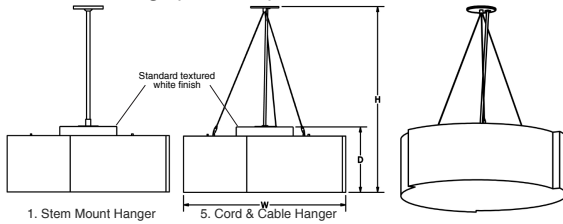

FRONTIER II TUNABLE WHITE

Interior Pendant

9777 Reavis Park Drive

St. Louis, MO 63123

800.331.2425 or 314.631.6000

sales@glighting.com www.glighting.com

GENERAL SPECIFICATION

Tunable White: LED option (TW) features tunable white technology that adjusts from 6500K-2700K. For proper control, fixture needs two 0-10V dimming controls.

LED Tuning: CCT tunable using 0-10V wall control. TRIAC, DALI, or DMX available upon request.

LED Dimming: Intensity adjustable using 1% 0-10V wall control. TRIAC, DALI, or DMX available upon request.

Acrylic: One-piece acrylic lens. Standard top and bottom satin white with all acrylic options.

Canopy: Matches fixture finish. Low profile canopy may be mounted on flat or sloped ceilings up to 40°. Available stem or field adjustable cord and cable.

Cable Hanger Option: Supplied with standard 72" white cord and cable. Field adjustable.

Finish: Highly durable oven cured no VOC premium powder coat.

Surge Protection: External surge protector provided as standard.

SAMPLE CATALOG NUMBER:							
GL-2507-		TW5-	S-	NSN-	1-	A-	020
MODEL NO.	LAMPING	ACRYLIC	FINISH	HANGER	OPTION(S)	OVERALL HEIGHT	
GL-2507 W in 24" mm 610 18lbs B in 9 3/4" mm 250 7kg H in 20" mm 510	TW5	Standard: S Satin White Optional: WL White Linen JT Jute Linen	Standard: Powder Coat BLK-Black BL-Blue GR-Gray LG-Light Gray BE-Beige PAB-Antique Brass PA-Painted Aluminum PTC-Painted Copper WH-White DBZ-Dark Bronze NSN-New Satin Nickel BRN-Brown RD-Red CH-Champagne RG-Reed Green SG-Sungold GM-Gun Metal POR-Oil Rubbed Bronze Textured Powder TLV-Light Verdigris TWH-Textured White TBL-Textured Black TS-Textured Silver TBN-Terra Brown TBZ-Textured Bronze	1. Stem 2. Cord & Cable Supplied with white cord with hanger.	A. No Options BC. Black Cord Fixture supplied with black power cord. Hanger option 5 only. LC. 150" Cord & Cable Supplied with 150" Cord & Cable. Hanger option 2 only. EL. Emergency LED Must be remotely mounted in a controlled environment with an area temperature range of 32°-131°F. LED only. Specify 120 or 277 voltage.	Stem mount only - Specify overall height in inches. Standard overall height shown by model no.	
GL-2508 W in 30" mm 760 20lbs B in 11 3/4" mm 300 7.9kg H in 22" mm 560		Acrylic is UL-94 HB Flame Class rated.					

All Dimensions are nominal.

Acrylic Lens

Satin White	White Linen	Jute Linen

Standard satin white top and bottom diffuser with all acrylic options.

Light Source Definition

Code	Total Wattage	Delivered Lumens	Kelvin
TW5	71	7047	2700-6500

Universal Voltage unless otherwise specified.