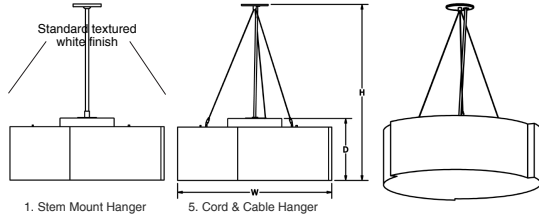

**Acrylic:** One-piece acrylic lens. Standard top and bottom satin white with all acrylic options.

**Canopy:** Matches fixture finish. Low profile canopy may be mounted on flat or sloped ceilings up to 40°. Available stem or field adjustable cord and cable.

SAMPLE CATALOG NUMBER:						
GL-2507-	WD5-	S-	NSN-	1-	A-	020
MODEL NO.	LAMPING	ACRYLIC	FINISH	HANGER	OPTION(S)	OVERALL HEIGHT
<b>GL-2507</b> W in 24" mm 610 18lbs B in 9 3/4" mm 250 7kg H in 20" mm 510	<b>WD5</b>	Standard: <b>S</b> Satin White  Optional: <b>WL</b> White Linen <b>JT</b> Jute Linen	Standard: Powder Coat <b>BLK</b> -Black <b>BL</b> -Blue <b>GR</b> -Gray <b>LG</b> -Light Gray <b>BE</b> -Beige <b>PAB</b> -Antique Brass <b>PA</b> -Painted Aluminum <b>PTC</b> -Painted Copper <b>WH</b> -White <b>DBZ</b> -Dark Bronze <b>NSN</b> -New Satin Nickel <b>BRN</b> -Brown <b>RD</b> -Red <b>CH</b> -Champagne <b>RG</b> -Reed Green <b>SG</b> -Sungold <b>GM</b> -Gun Metal <b>POR</b> -Oil Rubbed Bronze  Textured Powder <b>TLV</b> -Light Verdigris <b>TWH</b> -Textured White <b>TBL</b> -Textured Black <b>TS</b> -Textured Silver <b>TBN</b> -Terra Brown <b>TBZ</b> -Textured Bronze	<b>1. Stem</b> 	<b>A. No Options</b> <b>BC. Black Cord</b> Fixture supplied with black power cord. Hanger option 5 only. <b>LC. 150" Cord &amp; Cable</b> Supplied with 150" Cord & Cable. Hanger option 2 only. <b>EL. Emergency LED</b> Must be remotely mounted in a controlled environment with an area temperature range of 32°-131°F. LED only. Specify 120 or 277 voltage.	Stem mount only - Specify overall height in inches.  Standard overall height shown by model no.
<b>GL-2508</b> W in 30" mm 760 20lbs B in 11 3/4" mm 300 7.9kg H in 22" mm 560		Acrylic is UL-94 HB Flame Class rated.		<b>2. Cord &amp; Cable</b>  Supplied with white cord with hanger.		