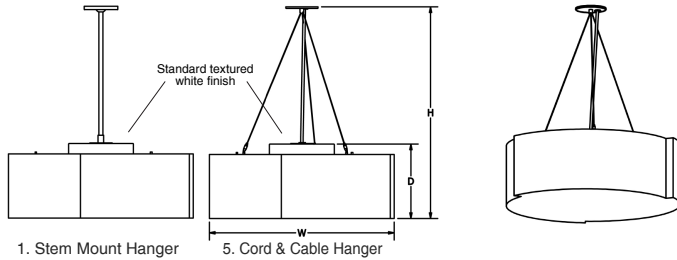

SAMPLE CATALOG NUMBER:						
MODEL NO.	LAMPING	ACRYLIC	FINISH	HANGER	OPTION(S)	OVERALL HEIGHT
GL-2507 W 24" in 610 mm 18lbs D 9 3/4" in 250 mm 7kg H 20" in 510 mm	L50. 5LED30 L55. 5LED35 L54. 5LED40	Standard: S Satin White Optional: WL White Linen JT Jute Linen	Standard: Powder Coat BLK -Black BL -Blue GR -Gray LG -Light Gray BE -Beige PAB -Antique Brass PA -Painted Aluminum PTC -Painted Copper WH -White DBZ -Dark Bronze NSN -New Satin Nickel BRN -Brown RD -Red CH -Champagne RG -Reed Green SG -Sungold GM -Gun Metal POR -Oil Rubbed Bronze Textured Powder TLV -Light Verdigris TWH -Textured White TBL -Textured Black TS -Textured Silver TBN -Terra Brown TBZ -Textured Bronze	1. Stem 2. Cord & Cable Supplied with white cord with hanger.	A. No Options BC. Black Cord Fixture supplied with black power cord. Hanger option 5 only. LC. 150" Cord & Cable Supplied with 150" Cord & Cable. Hanger option 2 only. EL. Emergency LED Must be remotely mounted in a controlled environment with an area temperature range of 32°-131°F. LED only. Specify 120 or 277 voltage.	Stem mount only - Specify overall height in inches. Standard overall height shown by model no.
GL-2508 W 30" in 760 mm 20lbs D 11 3/4" in 300 mm 7.9kg H 22" in 560 mm		Acrylic is UL-94 HB Flame Class rated.				