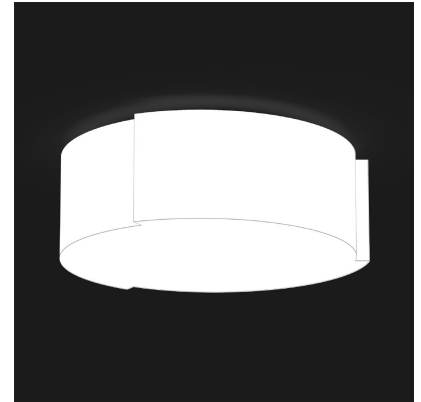

RGB: LED option features RGB color changing light source. RGB channel wired DMX ready.

Static Color: LED options (Red, Green, or Blue) feature static color.

Acrylic: One-piece acrylic lens. Standard top and bottom satin white with all acrylic options.

Finish: Highly durable oven cured no VOC premium powder coat.

Surge Protection: External surge protector provided as standard.

DMX: Controls by others.

SAMPLE CATALOG NUMBER: GL-3507-		D-	S-	A-
MODEL NO.		LAMPING	ACRYLIC	OPTIONS
GL-3507	W in 24" mm 660 8lbs D in 9 3/4" mm 250 4.5kg Fixture Painted White	R. RED G. GREEN B. BLUE A. RGB* C. RGB30* D. RGB35* E. RGB40*	Standard: S Satin White Optional: WL White Linen JT Jute Linen Acrylic is UL-94 HB Flame Class rated.	A. No Options EL. Emergency LED Remote mount up to 10' from light source in controlled environment with an area temperature range of 32°-131°F. Specify 120 or 277 voltage.
GL-3508	W in 30" mm 950 12lbs D in 11 3/4" mm 300 5.5kg Fixture Painted White			

All Dimensions are nominal.
*DMX controls supplied by others.

Acrylic Lens

Satin White

White Linen

Jute Linen

Standard white satin bottom diffuser with all acrylic options.

Light Source Definition

Fixture	Total Wattage	CRI	Rated Life Hrs	Delivered Lumens
GL-3507	72W	+80	50000	7047
GL-3508	72W	+80	50000	7047