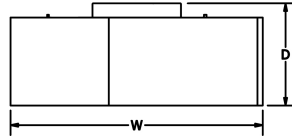

SAMPLE CATALOG NUMBER: GL-3507-		D-	S-	A-
MODEL NO.		LAMPING	ACRYLIC	OPTIONS
GL-3507	W in 24" mm 660 8lbs D in 9 3/4" mm 250 4.5kg Fixture Painted White	R. RED G. GREEN B. BLUE A. RGB* C. RGB30* D. RGB35* E. RGB40*	Standard: S Satin White Optional: WL White Linen JT Jute Linen Acrylic is UL-94 HB Flame Class rated.	A. No Options EL. Emergency LED Remote mount up to 10' from light source in controlled environment with an area temperature range of 32°-131°F. Specify 120 or 277 voltage.
GL-3508	W in 30" mm 950 12lbs D in 11 3/4" mm 300 5.5kg Fixture Painted White			

All Dimensions are nominal.
*DMX controls supplied by others.

Acrylic Lens

Satin White

White Linen

Jute Linen

Standard white satin bottom diffuser with all acrylic options.

Light Source Definition

Fixture	Total Wattage	CRI	Rated Life Hrs	Delivered Lumens
GL-3507	72W	+80	50000	7047
GL-3508	72W	+80	50000	7047

Universal Voltage unless otherwise specified.