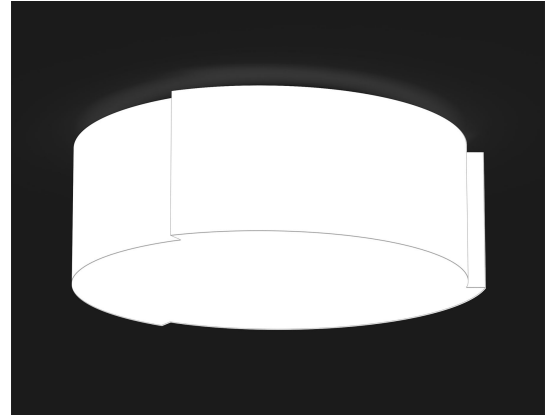

FRONTIER II TUNABLE WHITE

Closed Acrylic Interior Surface Mount

9777 Reavis Park Drive

St. Louis, MO 63123

800.331.2425 or 314.631.6000

sales@glighting.com www.glighting.com

GENERAL SPECIFICATION

Tunable White: LED option (TW) features tunable white technology that adjusts from 6500K-2700K. For proper control, fixture needs two 0-10V dimming controls.

LED Tuning: CCT tunable using 0-10V wall control. TRIAC, DALI, or DMX available upon request.

LED Dimming: Intensity adjustable using 1% 0-10V wall control. TRIAC, DALI, or DMX available upon request.

Acrylic: One-piece acrylic lens. Standard top and bottom satin white with all acrylic options.

Finish: Highly durable oven cured no VOC premium powder coat.

Surge Protection: External surge protector provided as standard.

SAMPLE CATALOG NUMBER:				TW5-	S-	A-
GL-3507-				LAMPING	ACRYLIC	OPTIONS
GL-3507	W in 24"	mm 660		TW5	Standard: S Satin White Optional: WL White Linen JT Jute Linen Acrylic is UL-94 HB Flame Class rated.	A. No Options EL. Emergency LED Remote mount up to 10' from light source in controlled environment with an area temperature range of 32°-131°F. Specify 120 or 277 voltage.
	D in 9 3/4"	mm 250				
8lbs 4.5kg Fixture Painted White						
GL-3508	W in 30"	mm 950				
	D in 11 3/4"	mm 300				
12lbs 5.5kg Fixture Painted White						

All Dimensions are nominal.

Acrylic Lens

Satin White

White Linen

Jute Linen

Standard white satin bottom diffuser with all acrylic options.

Light Source Definition

Code	Total Wattage	Delivered Lumens	Kelvin
TW5	72	7467	2700-6500