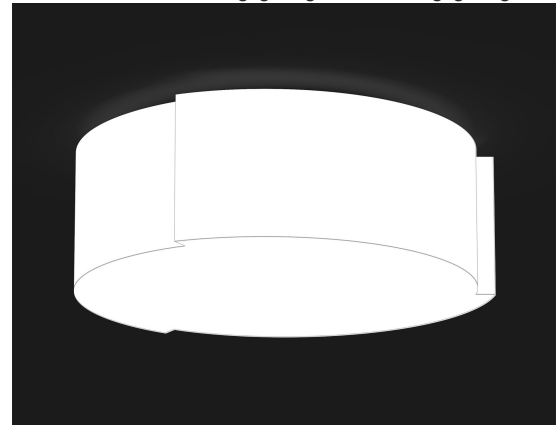

SAMPLE CATALOG NUMBER:					WD5-	S-	A-
GL-3507-					LAMPING	ACRYLIC	OPTIONS
<b>GL-3507</b>	W in	24"	mm	660	<b>WD5</b>	<b>Standard:</b> <b>S</b> Satin White  <b>Optional:</b> <b>WL</b> White Linen <b>JT</b> Jute Linen  Acrylic is UL-94 HB Flame Class rated.	<b>A.</b> No Options <b>EL.</b> Emergency LED Remote mount up to 10' from light source in controlled environment with an area temperature range of 32°-131°F. Specify 120 or 277 voltage.
	8lbs D in	8"	mm	205			
Fixture Painted White  <b>GL-3508</b> W in 30" mm 950 12lbs D in 10" mm 255 5.5kg  Fixture Painted White							