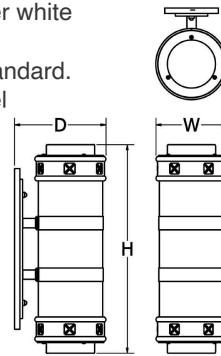

Finish: Highly durable oven cured no VOC premium powder coat.

DMX: Controls by others.

Surge Protection: External surge protector provided as standard.

Listing: Fixture ETL listed for wet locations.

SAMPLE CATALOG NUMBER: GL-5300-				
MODEL NO.	H-	W-	NSN-	A
	LAMPING	ACRYLIC	FINISH	OPTION(S)
GL-5300 W in 6 5/8" mm 170 H in 20" mm 510 D in 8 1/2" mm 215	D. RED E. GREEN F. BLUE G. RGB* H. 14RGB30* I. 14RGB35* J. 14RGB40* K. 28RGB30* L. 28RGB35* M. 28RGB40*	Standard: W. White Opal Optional: S. Satin White Acrylic is UL-94 HB Flame Class rated.	Standard: Powder Coat BLK- Black BL- Blue GR- Gray LG- Light Gray BE- Beige PAB- Antique Brass PA- Painted Aluminum PTC- Painted Copper WH- White DBZ- Dark Bronze NSN- New Satin Nickel BRN- Brown RD- Red CH- Champagne RG- Reed Green SG- Sungold GM- Gun Metal POR- Oil Rubbed Bronze Textured Powder TLV- Light Verdigris TWH- Textured White TBL- Textured Black TS- Textured Silver TBN- Terra Brown TBZ- Textured Bronze	A. No Options EL. Emergency LED Remote mount up to 10' from light source in controlled environment with an area temperature range of 32°-131°F. Specify 120 or 277 voltage.

All dimensions are nominal.
*DMX controls supplied by others.

Light Source Definition

Code	Total Wattage	CRI	Rated Life Hrs	Delivered Lumens	Kelvin
14RGB30	14	+80	50000	1017	3000
14RGB35	14	+80	50000	1017	3500
14RGB40	14	+80	50000	1017	4000
28RGB30	28	+80	50000	1992	3000
28RGB35	28	+80	50000	1992	3500
28RGB40	28	+80	50000	1992	4000