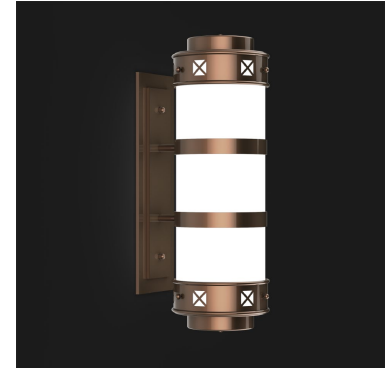

GADSDEN RGB+W

Outdoor Sconce

9777 Reavis Park Drive
St. Louis, MO 63123
800.331.2425 or 314.631.6000

sales@glighting.com www.glighting.com

GENERAL SPECIFICATION

RGB+White: LED option (RGB30, RGB35, & RGB40) features a full power white and RGB color changing light source. A second circuit controls the white channel. RGB channel wired DMX ready, full white 1% 0-10V dimming standard.

RGB: LED option features RGB color changing light source. RGB channel wired DMX ready.

Static Color: LED options (Red, Green, or Blue) feature static color.

Acrylic: Seamless acrylic is UL-94 HB Flame Class rated.

Finish: Highly durable oven cured no VOC premium powder coat.

DMX: Controls by others.

Surge Protection: External surge protector provided as standard.

Listing: Fixture ETL listed for wet locations.

SAMPLE CATALOG NUMBER: GL-5300-				
MODEL NO.	H-	W-	NSN-	A
	LAMPING	ACRYLIC	FINISH	OPTION(S)
GL-5300 W in 6 5/8" mm 170 H in 20" mm 510 D in 8 1/2" mm 215	D. RED E. GREEN F. BLUE G. RGB* H. 14RGB30* I. 14RGB35* J. 14RGB40* K. 28RGB30* L. 28RGB35* M. 28RGB40*	Standard: W. White Opal Optional: S. Satin White Acrylic is UL-94 HB Flame Class rated.	Standard: Powder Coat BLK- Black BL- Blue GR- Gray LG- Light Gray BE- Beige PAB- Antique Brass PA- Painted Aluminum PTC- Painted Copper WH- White DBZ- Dark Bronze NSN- New Satin Nickel BRN- Brown RD- Red CH- Champagne RG- Reed Green SG- Sungold GM- Gun Metal POR- Oil Rubbed Bronze Textured Powder TLV- Light Verdigris TWH- Textured White TBL- Textured Black TS- Textured Silver TBN- Terra Brown TBZ- Textured Bronze	A. No Options EL. Emergency LED Remote mount up to 10' from light source in controlled environment with an area temperature range of 32°-131°F. Specify 120 or 277 voltage.