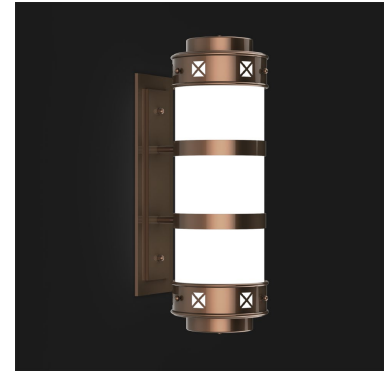

# GADSDEN TUNABLE WHITE

### GENERAL SPECIFICATION

**Tunable White:** LED option (TW) features tunable white technology that adjusts from 6500K-2700K. For proper control, fixture needs two 0-10V dimming controls.

**LED Tuning:** CCT tunable using 0-10V wall control. TRIAC, DALI, or DMX available upon request.

**LED Dimming:** Intensity adjustable using 1% 0-10V wall control. TRIAC, DALI, or DMX available upon request.

**Acrylic:** Seamless acrylic is UL-94 HB Flame Class rated.

**Finish:** Highly durable oven cured no VOC premium powder coat.

**Surge Protection:** External surge protector provided as standard.

**Listing:** Fixture ETL listed for wet locations.

SAMPLE CATALOG NUMBER: GL-5300-						
MODEL NO.		TW1-	W-	NSN-	A	
LAMPING		ACRYLIC	FINISH	OPTION(S)		
<b>GL-5300</b> W in 6 5/8" mm 170 H in 20" mm 510 D in 8 1/2" mm 215		<b>TW1</b>  <b>TW2</b>	<b>Standard:</b> W. White Opal  <b>Optional:</b> S. Satin White  Acrylic is UL-94 HB Flame Class rated.	<b>Standard:</b> Powder Coat BLK-Black BL-Blue GR-Gray LG-Light Gray BE-Beige PAB-Antique Brass PA-Painted Aluminum PTC-Painted Copper WH-White DBZ-Dark Bronze NSN-New Satin Nickel BRN-Brown RD-Red CH-Champagne RG-Reed Green SG-Sungold GM-Gun Metal POR-Oil Rubbed Bronze  <b>Textured Powder</b> TLV-Light Verdigris TWH-Textured White TBL-Textured Black TS-Textured Silver TBN-Terra Brown TBZ-Textured Bronze	<b>A. No Options</b>  <b>EL. Emergency LED</b> Remote mount up to 10' from light source in controlled environment with an area temperature range of 32°-131°F. Specify 120 or 277 voltage.	