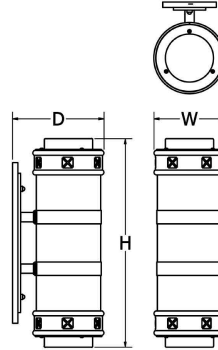

Listing: Fixture ETL listed for wet locations.

SAMPLE CATALOG NUMBER: GL-5300-					
GL-5300-		WD1-	W-	NSN-	A
MODEL NO.	LAMPING	ACRYLIC	FINISH	OPTION(S)	
GL-5300 W in 6 5/8" mm 170 H in 20" mm 510 D in 8 1/2" mm 215	WD1 WD2	Standard: W. White Opal Optional: S. Satin White Acrylic is UL-94 HB Flame Class rated.	Standard: Powder Coat BLK -Black BL -Blue GR -Gray LG -Light Gray BE -Beige PAB -Antique Brass PA -Painted Aluminum PTC -Painted Copper WH -White DBZ -Dark Bronze NSN -New Satin Nickel BRN -Brown RD -Red CH -Champagne RG -Reed Green SG -Sungold GM -Gun Metal POR -Oil Rubbed Bronze Textured Powder TLV -Light Verdigris TWH -Textured White TBL -Textured Black TS -Textured Silver TBN -Terra Brown TBZ -Textured Bronze	A. No Options EL. Emergency LED Remote mount up to 10' from light source in controlled environment with an area temperature range of 32°-131°F. Specify 120 or 277 voltage.	

All dimensions are nominal.

Light Source Definition

Code	Total Wattage	Delivered Lumens	Kelvin
WD1	21W	3837	3500-1800
WD2	41W	6374	3500-1800

Universal Voltage unless otherwise specified.