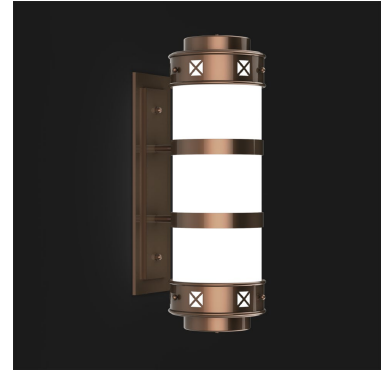

GADSDEN WARM DIM

Outdoor Sconce

9777 Reavis Park Drive
St. Louis, MO 63123
800.331.2425 or 314.631.6000

sales@glighting.com www.glighting.com

GENERAL SPECIFICATION

Warm Dim: LED option (WD) features warm dimming technology that dims smoothly from 3500K-1800K with standard 1% 0-10V dimming.

LED Dimming: Standard 0-10V dimming. TRIAC, DALI, or DMX available upon request.

Acrylic: Seamless acrylic is UL-94 HB Flame Class rated.

Finish: Highly durable oven cured no VOC premium powder coat.

Surge Protection: External surge protector provided as standard.

Listing: Fixture ETL listed for wet locations.

SAMPLE CATALOG NUMBER: GL-5300-					
GL-5300-		WD1-	W-	NSN-	A
MODEL NO.	LAMPING	ACRYLIC	FINISH	OPTION(S)	
GL-5300 W in 6 5/8" mm 170 H in 20" mm 510 D in 8 1/2" mm 215	WD1 WD2	Standard: W. White Opal Optional: S. Satin White Acrylic is UL-94 HB Flame Class rated.	Standard: Powder Coat BLK -Black BL -Blue GR -Gray LG -Light Gray BE -Beige PAB -Antique Brass PA -Painted Aluminum PTC -Painted Copper WH -White DBZ -Dark Bronze NSN -New Satin Nickel BRN -Brown RD -Red CH -Champagne RG -Reed Green SG -Sungold GM -Gun Metal POR -Oil Rubbed Bronze Textured Powder TLV -Light Verdigris TWH -Textured White TBL -Textured Black TS -Textured Silver TBN -Terra Brown TBZ -Textured Bronze	A. No Options EL. Emergency LED Remote mount up to 10' from light source in controlled environment with an area temperature range of 32°-131°F. Specify 120 or 277 voltage.	