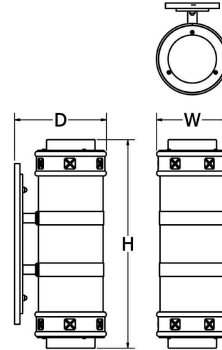

### GENERAL SPECIFICATION

- LED:** High efficiency mid-power LEDs are field serviceable.
- LED Dimming:** Standard 1% 0-10V dimming. TRIAC, DALI, or DMX available upon request.
- Body:** Spun .050 aluminum.
- Acrylic:** Seamless acrylic is UL-94 HB Flame Class rated.
- Finish:** Highly durable oven cured no VOC premium powder coat.
- Modifications:** Consult factory for lamping options.
- Surge Protection:** External surge protector provided as standard.
- Listing:** Fixture ETL listed for wet locations.

All dimensions are nominal.