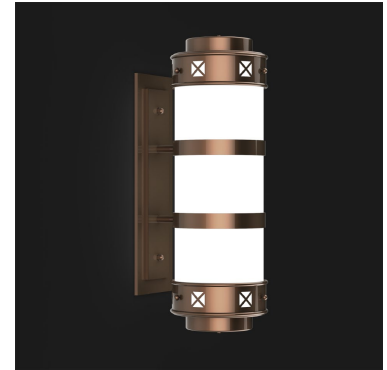

### GENERAL SPECIFICATION

- LED:** High efficiency mid-power LEDs are field serviceable.
- LED Dimming:** Standard 1% 0-10V dimming. TRIAC, DALI, or DMX available upon request.
- Body:** Spun .050 aluminum.
- Acrylic:** Seamless acrylic is UL-94 HB Flame Class rated.
- Finish:** Highly durable oven cured no VOC premium powder coat.
- Modifications:** Consult factory for lamping options.
- Surge Protection:** External surge protector provided as standard.
- Listing:** Fixture ETL listed for wet locations.

SAMPLE CATALOG NUMBER:					
GL-5300-		L15-	W-	NSN-	A
MODEL NO.	LAMPING	ACRYLIC	FINISH	OPTION(S)	
<b>GL-5300</b> W in 6 5/8" mm 170 H in 20" mm 510 D in 8 1/2" mm 215	<b>L10.</b> 1LED30 <b>L15.</b> 1LED35 <b>L14.</b> 1LED40 <b>L20.</b> 2LED30 <b>L25.</b> 2LED35 <b>L24.</b> 2LED40	<b>Standard:</b> W. White Opal  <b>Optional:</b> S. Satin White  Acrylic is UL-94 HB Flame Class rated.	<b>Standard:</b> Powder Coat BLK-Black BL-Blue GR-Gray LG-Light Gray BE-Beige PAB-Antique Brass PA-Painted Aluminum PTC-Painted Copper WH-White DBZ-Dark Bronze NSN-New Satin Nickel BRN-Brown RD-Red CH-Champagne RG-Reed Green SG-Sungold GM-Gun Metal POR-Oil Rubbed Bronze  Textured Powder TLV-Light Verdigris TWH-Textured White TBL-Textured Black TS-Textured Silver TBN-Terra Brown TBZ-Textured Bronze	<b>A. No Options</b> <b>EL. Emergency LED</b> Remote mount up to 10' from light source in controlled environment with an area temperature range of 32°-131°F. Specify 120 or 277 voltage.	