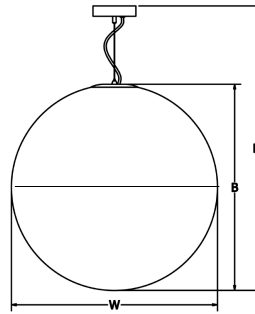

GLOBO RGB+W

Acrylic Globe Indoor Pendant

9777 Reavis Park Drive
St. Louis, MO 63123
800.331.2425 or 314.631.6000

sales@glighting.com www.glighting.com

GENERAL SPECIFICATION

RGB+White: LED option (RGB30, RGB35, & RGB40) features a full power white and RGB color changing light source. A second circuit controls the white channel. RGB channel wired DMX ready, full white 1% 0-10V dimming standard.

RGB: LED option features RGB color changing light source. RGB channel wired DMX ready.

Static Color: LED options (Red, Green, or Blue) feature static color.

Acrylic: Satin white acrylic with seam is UL-94 HB Flame Class rated.

Cable Hanger: Comes with 72" cable and cord for on-site adjustability. Canopy painted textured white.

Finish: Highly durable oven cured no VOC premium powder coat.

DMX: Controls by others.

Surge Protection: External surge protector provided as standard.

SAMPLE CATALOG NUMBER: GL-2801-		Q-	1-	A
MODEL NO.		LAMPING	HANGER	OPTIONS
GL-2801	W in 24" mm 610 30lbs B in 24" mm 610 13.5kg H in 30"-90" mm 760-2285 Fixture Painted Textured White	L. RED M. GREEN N. BLUE O. RGB* P. RGB30* Q. RGB35* R. RGB40*	1. Cable 	A. No Options LC. 150" Cord & Cable Supplied with 150" Cord & Cable. EL. Emergency Ballast Remote mount up to 10' from light source in controlled environment with an area temperature range of 32°-131°F. Specify 120 or 277 voltage.
GL-2802	W in 30" mm 760 40lbs B in 30" mm 760 18kg H in 36"-96" mm 915-2440 Fixture Painted Textured White	S. RED T. GREEN U. BLUE V. RGB* W. RGB30* X. RGB35* Y. RGB40*		

All Dimensions are nominal.
*DMX controls supplied by others.

Light Source Definition

Code	Total Wattage	CRI	Rated Life Hrs	Delivered Lumens
GL-2801	42	+80	50000	4912
GL-2802	56	+80	50000	6321

Universal Voltage unless otherwise specified.