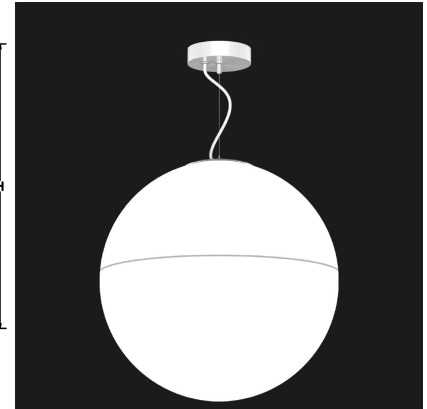

GLOBO RGB+W

Acrylic Globe Indoor Pendant

9777 Reavis Park Drive
St. Louis, MO 63123
800.331.2425 or 314.631.6000

sales@glighting.com www.glighting.com

GENERAL SPECIFICATION

RGB+White: LED option (RGB30, RGB35, & RGB40) features a full power white and RGB color changing light source. A second circuit controls the white channel. RGB channel wired DMX ready, full white 1% 0-10V dimming standard.

RGB: LED option features RGB color changing light source. RGB channel wired DMX ready.

Static Color: LED options (Red, Green, or Blue) feature static color.

Acrylic: Satin white acrylic with seam is UL-94 HB Flame Class rated.

Cable Hanger: Comes with 72" cable and cord for on-site adjustability. Canopy painted textured white.

Finish: Highly durable oven cured no VOC premium powder coat.

DMX: Controls by others.

Surge Protection: External surge protector provided as standard.

| SAMPLE CATALOG NUMBER: GL-2801- | | Q- | 1- | A |
|------------------------------------|---|---|--|--|
| MODEL NO. | | LAMPING | HANGER | OPTIONS |
| GL-2801 | W in 24" mm 610 30lbs B in 24" mm 610 13.5kg H in 30"-90" mm 760-2285 Fixture Painted Textured White | L. RED M. GREEN N. BLUE O. RGB* P. RGB30* Q. RGB35* R. RGB40* | 1. Cable  | A. No Options LC. 150" Cord & Cable Supplied with 150" Cord & Cable. EL. Emergency Ballast Remote mount up to 10' from light source in controlled environment with an area temperature range of 32°-131°F. Specify 120 or 277 voltage. |
| GL-2802 | W in 30" mm 760 40lbs B in 30" mm 760 18kg H in 36"-96" mm 915-2440 Fixture Painted Textured White | S. RED T. GREEN U. BLUE V. RGB* W. RGB30* X. RGB35* Y. RGB40* | | |