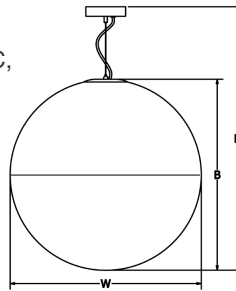

SAMPLE CATALOG NUMBER: GL-2801-					TW4-	1-	A
MODEL NO.					LAMPING	HANGER	OPTIONS
GL-2801	W in	24"	mm	610	TW4	1. Cable 	A. No Options
30lbs	B in	24"	mm	610			LC. 150" Cord & Cable Supplied with 150" Cord & Cable.
13.5kg	H in	30"-90"	mm	760-2285			EL. Emergency Ballast Remote mount up to 10' from light source in controlled environment with an area temperature range of 32°-131°F. Specify 120 or 277 voltage.
Fixture Painted Textured White							
GL-2802	W in	30"	mm	760	TW4		
40lbs	B in	30"	mm	760			
18kg	H in	36"-96"	mm	915-2440			
Fixture Painted Textured White							