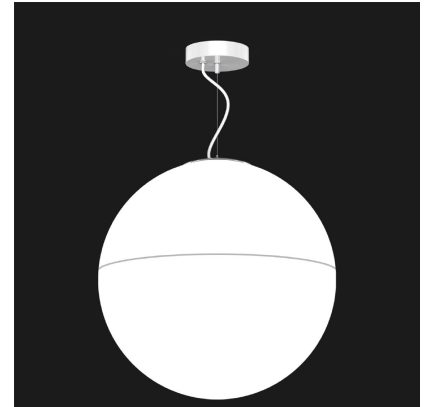

GLOBO TUNABLE WHITE

Acrylic Globe Indoor Pendant

9777 Reavis Park Drive
St. Louis, MO 63123
800.331.2425 or 314.631.6000

sales@glighting.com www.glighting.com

GENERAL SPECIFICATION

Tunable White: LED option (TW) features tunable white technology that adjusts from 6500K-2700K. For proper control, fixture needs two 0-10V dimming controls.

LED Tuning: CCT tunable using 0-10V wall control. TRIAC, DALI, or DMX available upon request.

LED Dimming: Intensity adjustable using 1% 0-10V wall control. TRIAC, DALI, or DMX available upon request.

Acrylic: Satin white acrylic with seam is UL-94 HB Flame Class rated.

Cable Hanger: Comes with 72" cable and cord for on-site adjustability. Canopy painted textured white.

Finish: Highly durable oven cured no VOC premium powder coat.

Surge Protection: External surge protector provided as standard.

SAMPLE CATALOG NUMBER: GL-2801-					TW4-	1-	A
MODEL NO.					LAMPING	HANGER	OPTIONS
GL-2801	W in	24"	mm	610	TW4	1. Cable 	A. No Options
30lbs	B in	24"	mm	610			LC. 150" Cord & Cable Supplied with 150" Cord & Cable.
13.5kg	H in	30"-90"	mm	760-2285			EL. Emergency Ballast Remote mount up to 10' from light source in controlled environment with an area temperature range of 32°-131°F. Specify 120 or 277 voltage.
Fixture Painted Textured White							
GL-2802	W in	30"	mm	760	TW4		
40lbs	B in	30"	mm	760			
18kg	H in	36"-96"	mm	915-2440			
Fixture Painted Textured White							