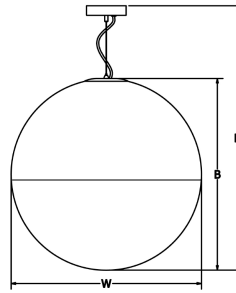

GLOBO WARM DIM

Acrylic Globe Indoor Pendant

9777 Reavis Park Drive
St. Louis, MO 63123
800.331.2425 or 314.631.6000

sales@glighting.com www.glighting.com

GENERAL SPECIFICATION

Warm Dim: LED option (WD) features warm dimming technology that dims smoothly from 3500K-1800K with standard 1% 0-10V dimming.

LED Dimming: Standard 1% 0-10V dimming. TRIAC, DALI, or DMX available upon request.

Acrylic: Satin white acrylic with seam is UL-94 HB Flame Class rated.

Cable Hanger: Comes with 72" cable and cord for on-site adjustability. Canopy painted textured white.

Finish: Highly durable oven cured no VOC premium powder coat.

Surge Protection: External surge protector provided as standard.

SAMPLE CATALOG NUMBER: GL-2801-		WD4-	1-	A
MODEL NO.		LAMPING	HANGER	OPTIONS
GL-2801	W in 24" mm 610 30lbs B in 24" mm 610 13.5kg H in 30"-90" mm 760-2285 Fixture Painted Textured White	WD4	1. Cable 	A. No Options LC. 150" Cord & Cable Supplied with 150" Cord & Cable. EL. Emergency Ballast Remote mount up to 10' from light source in controlled environment with an area temperature range of 32°-131°F. Specify 120 or 277 voltage.
GL-2802	W in 30" mm 760 40lbs B in 30" mm 760 18kg H in 36"-96" mm 915-2440 Fixture Painted Textured White	WD4		

All Dimensions are nominal.

Light Source Definition

Fixture	Code	Total Wattage	Rated Life Hrs	Delivered Lumens
GL-2801	WD4	63	50000	4912
GL-2802	WD4	83	50000	6321

Universal Voltage unless otherwise specified.