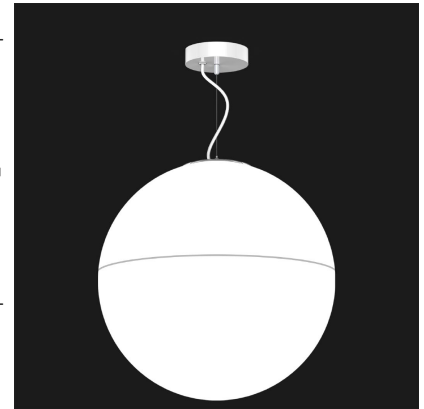

GLOBO WARM DIM

Acrylic Globe Indoor Pendant

9777 Reavis Park Drive
St. Louis, MO 63123
800.331.2425 or 314.631.6000

sales@glighting.com www.glighting.com

GENERAL SPECIFICATION

Warm Dim: LED option (WD) features warm dimming technology that dims smoothly from 3500K-1800K with standard 1% 0-10V dimming.

LED Dimming: Standard 1% 0-10V dimming. TRIAC, DALI, or DMX available upon request.

Acrylic: Satin white acrylic with seam is UL-94 HB Flame Class rated.

Cable Hanger: Comes with 72" cable and cord for on-site adjustability. Canopy painted textured white.

Finish: Highly durable oven cured no VOC premium powder coat.

Surge Protection: External surge protector provided as standard.

SAMPLE CATALOG NUMBER: GL-2801-		WD4-	1-	A
MODEL NO.		LAMPING	HANGER	OPTIONS
GL-2801	W in 24" mm 610 30lbs B in 24" mm 610 13.5kg H in 30"-90" mm 760-2285 Fixture Painted Textured White	WD4	1. Cable 	A. No Options LC. 150" Cord & Cable Supplied with 150" Cord & Cable. EL. Emergency Ballast Remote mount up to 10' from light source in controlled environment with an area temperature range of 32°-131°F. Specify 120 or 277 voltage.
GL-2802	W in 30" mm 760 40lbs B in 30" mm 760 18kg H in 36"-96" mm 915-2440 Fixture Painted Textured White	WD4		