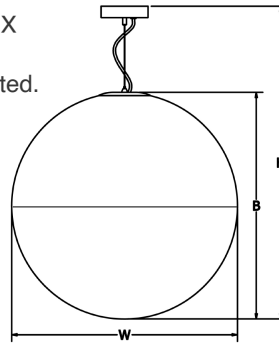

SAMPLE CATALOG NUMBER: GL-2801-		F-	1-	A
MODEL NO.		LAMPING	HANGER	OPTIONS
GL-2800 W in 18" mm 460 20lbs B in 18" mm 460 9kg H in 24"-84" mm 610-2135 Fixture Painted Textured White	A. 28LED30 B. 28LED35 C. 28LED40	1. Cable 	A. No Options LC. 150" Cord & Cable Fixture supplied with 150" of cable and standard white cord. EL. Emergency LED Remote mount up to 10' from light source in controlled environment with an area temperature range of 32°-131°F. Specify 120 or 277 voltage.	
GL-2801 W in 24" mm 610 30lbs B in 24" mm 610 13.5kg H in 30"-90" mm 760-2285 Fixture Painted Textured White	E. 42LED30 F. 42LED35 G. 42LED40			
GL-2802 W in 30" mm 760 40lbs B in 30" mm 760 18kg H in 36"-96" mm 915-2440 Fixture Painted Textured White	I. 56LED30 J. 56LED35 K. 56LED40			