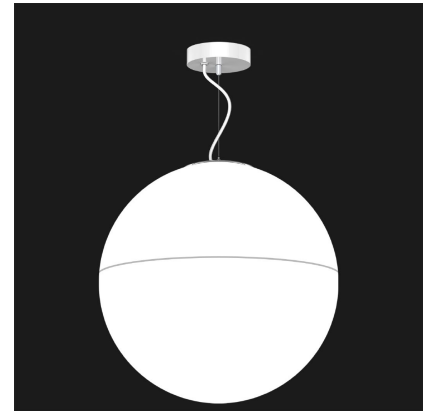

GENERAL SPECIFICATION

LED: High efficiency mid-power LEDs are field serviceable.

LED Dimming: Standard 1% 0-10V dimming. TRIAC, DALI, or DMX available upon request.

Acrylic: Satin white acrylic with seam is UL-94 HB Flame Class rated.

Cable Hanger: Comes with 72" cable and white cord for on-site adjustability.

Finish: Highly durable oven cured no VOC premium powder coat. Fixture painted textured white.

Surge Protection: External surge protector provided as standard.

SAMPLE CATALOG NUMBER: GL-2801-		F-	1-	A
MODEL NO.		LAMPING	HANGER	OPTIONS
GL-2800 W in 18" mm 460 20lbs B in 18" mm 460 9kg H in 24"-84" mm 610-2135 Fixture Painted Textured White	A. 28LED30 B. 28LED35 C. 28LED40	1. Cable 	A. No Options LC. 150" Cord & Cable Fixture supplied with 150" of cable and standard white cord. EL. Emergency LED Remote mount up to 10' from light source in controlled environment with an area temperature range of 32°-131°F. Specify 120 or 277 voltage.	
GL-2801 W in 24" mm 610 30lbs B in 24" mm 610 13.5kg H in 30"-90" mm 760-2285 Fixture Painted Textured White	E. 42LED30 F. 42LED35 G. 42LED40			
GL-2802 W in 30" mm 760 40lbs B in 30" mm 760 18kg H in 36"-96" mm 915-2440 Fixture Painted Textured White	I. 56LED30 J. 56LED35 K. 56LED40			