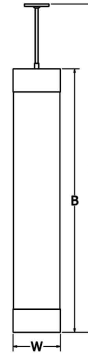

SAMPLE CATALOG NUMBER:						
GL-2511-	Y-	W-	NSN-	1-	A-	068
MODEL NO.	LAMPING	ACRYLIC	FINISH	HANGER	OPTION(S)	OVERALL HEIGHT
GL-2510 W in 10" mm 254 B in 33" mm 840 15lbs 7kg H in 44" mm 1093 AA, BB, CC includes downlight	X. 4LED30 Y. 4LED35 Z. 4LED40 AA. 4LED30DL BB. 4LED35DL CC. 4LED40DL	Standard: W White Opal S Satin White Acrylic is UL-94 HB Flame Class rated.	Standard: Powder Coat BLK -Black BL -Blue GR -Gray LG -Light Gray BE -Beige PAB -Antique Brass PA -Painted Aluminum PTC -Painted Copper WH -White DBZ -Dark Bronze NSN -New Satin Nickel BRN -Brown RD -Red CH -Champagne RG -Reed Green SG -Sungold GM -Gun Metal POR -Oil Rubbed Bronze Textured Powder TLV -Light Verdigris TWH -Textured White TBL -Textured Black TS -Textured Silver TBN -Terra Brown TBZ -Textured Bronze Premium: SA -Satin Aluminum	1. Stem Remote driver. 2. Cable Standard white power cord. Remote driver. 3. Oversized with Stem 12.5" Canopy 4. Oversized with Cord Standard white power cord. 12.5" Canopy.	A. No Options BC. Black Cord Fixture supplied with black power cord. LC. 150" Cord & Cable Fixture supplied with 150" of cable and standard white cord or optional black cord. EL. Emergency LED Remote mount up to 10' from light source in controlled environment with an area temperature range of 32°-131°F. Specify 120 or 277 voltage.	Stem mount only - Specify overall height in inches. Standard overall height shown by model no.
GL-2511 W in 10" mm 254 B in 57" mm 1448 30lbs 13.5kg H in 68" mm 1702 GG, HH, II includes downlight	DD. 4LED30 EE. 4LED35 FF. 4LED40 GG. 4LED30DL HH. 4LED35DL II. 4LED40DL				Hanger options 1&2 supplied with remote driver box.	